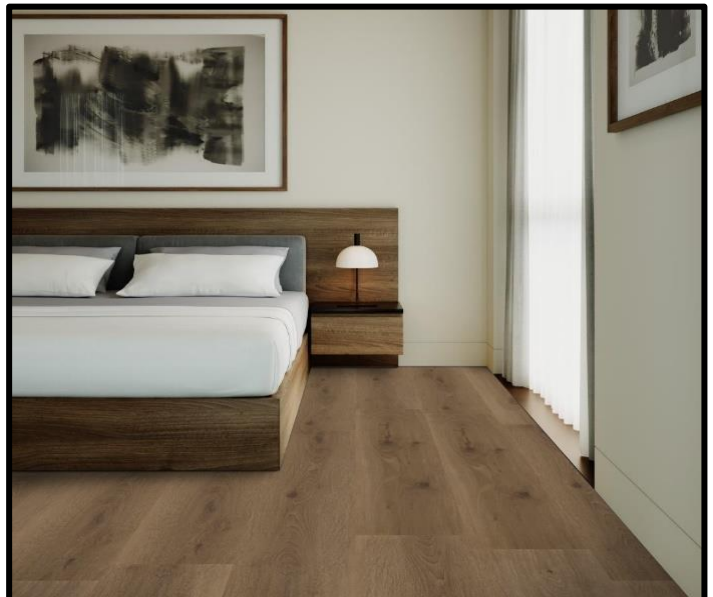

Shaw “Unite Series” Luxury Vinyl Tile - Optional

SPINDLE 140

BEECH 502

THATCH 720

SHADE 506

THISTLE 535

BREW 740

Heavy Commercial Grade Luxury Vinyl Tile With Fiberglass Strands

9” x 48” Planks - Staggered Pattern, Glue Down Installation

***Please See Your Builder For Physical Samples – Literature Colors Are Not Exact**