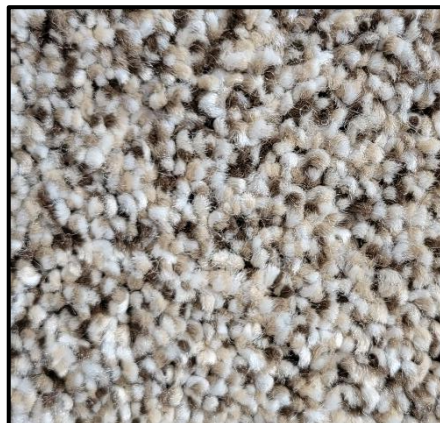

Shaw Carpet - True Spirit Series 40oz. - Upgrade

502 Lady Liberty

507 Concrete

511 City Space

701 Truffle

705 Cottage

PLEASE VISIT YOUR HECKAMAN BUILDER TO SEE PHYSICAL SAMPLES