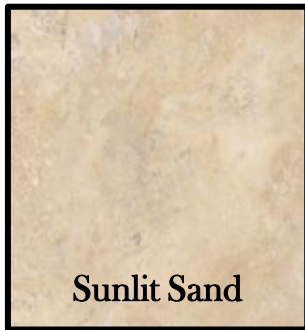

Shaw Luxury Vinyl Tile - Optional

RESORT TILE 16x16
 luxury vinyl tile

Oatmeal

Sunlit Sand

Hammock

Caramel

Walnut

Beachscape

Cashmere

Staggered Pattern Installation

EASY VISION 12x24
 luxury vinyl tile

Jasmine

Rosemary

Curry

Water Chestnut