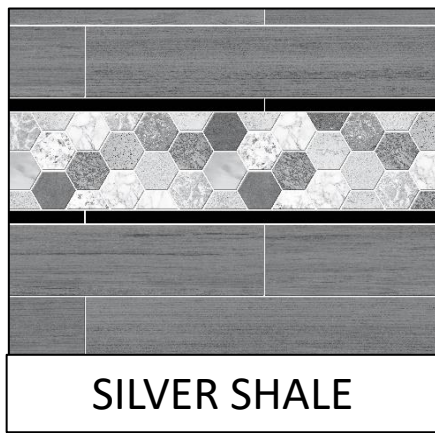

Premium Rock Textured Stone Shower Surrounds - Optional

BOURBON BARREL

SILVER SHALE

WISP OF SMOKE

MOCHA LATTE

EARL GRAY

GOLDEN WHEAT

RECLAIMED BARNWOOD

*THESE SURROUNDS AVAILABLE WITH 4ft & 5FT FIBERGLASS SHOWER PANS ONLY