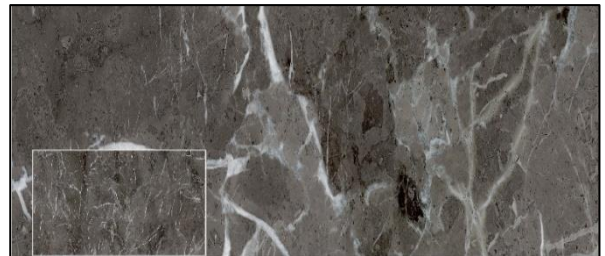

Premium Rock Stone Shower Surrounds - Optional

BLACK ICE

CARARRA MARBLE

SHADOW

GRAPHITE

TOASTED MARSHMALLOW

RECLAIMED BARN SIDING

MARBLE WISP

SILVER STRATA

HAZEL

TRAVERTINE 500