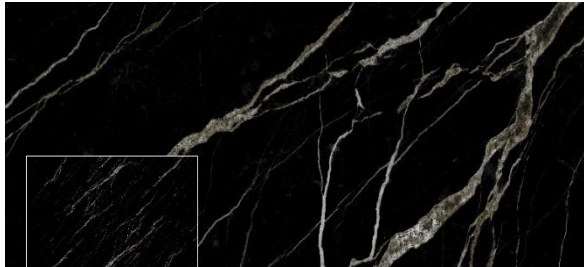

Premium Rock Stone Shower Surrounds - Optional

BLACK ICE

CARARRA MARBLE

SHADOW

GRAPHITE

TOASTED MARSHMALLOW

RECLAIMED BARN SIDING

MARBLE WISP

SILVER STRATA

HAZEL

TRAVERTINE 500