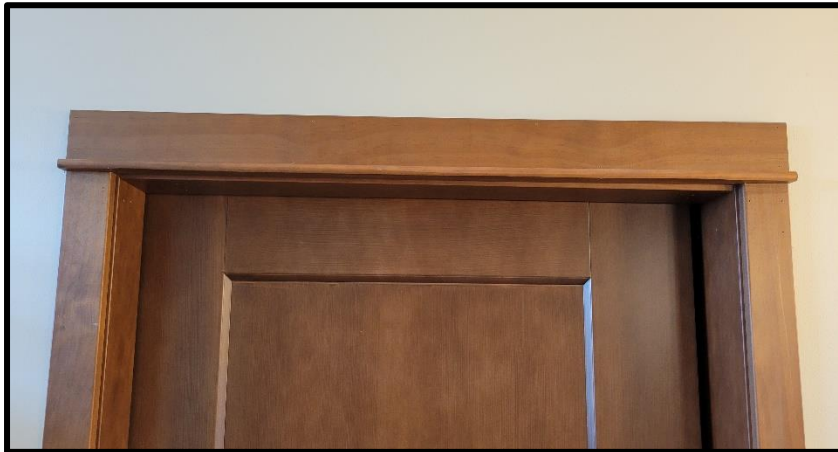

Mission Door and Trim Package - Optional

Mission Door and Trim PKG Includes:

- 3-Panel Winslow solid filled doors
- 2 1/8" Eased edge door & window trim with fillet molding across top
- 3 1/4" Eased edge baseboard trim
- Mission door and trim pkg available in white or stained