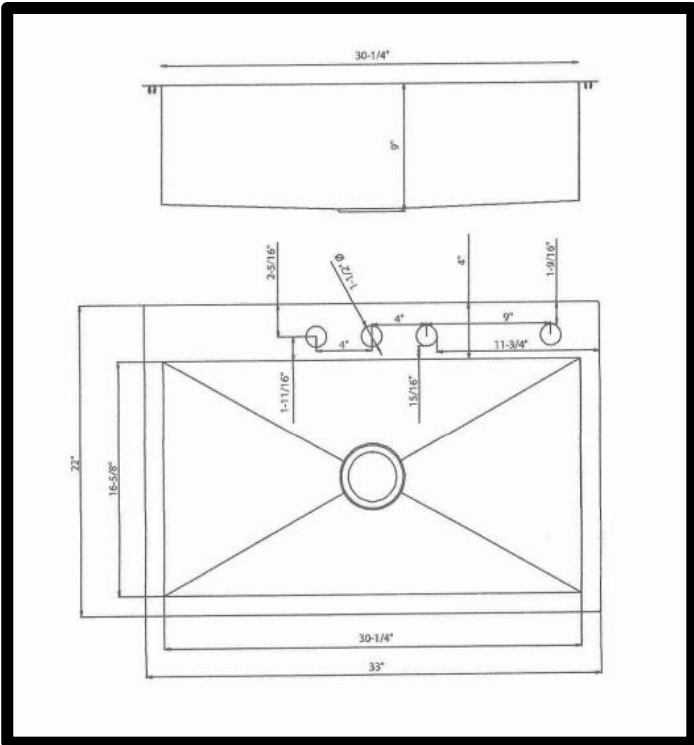

Mirabelle Stainless Single Bowl Sink - Optional

The Mirabelle Stainless Single Bowl Sink offers a classic look and all of the space you need in a kitchen sink.

- * Available with laminate countertops.
- * Drop-In installation only.