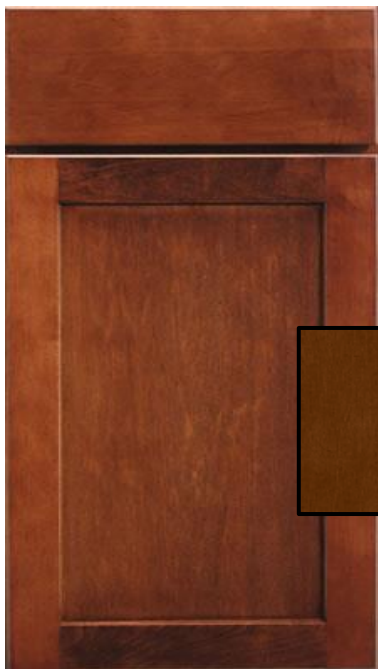

Merillat Classic - Group D Cabinets - Optional

Merillat Classic®
Portrait Square
Maple

Natural

Toffee

Steel Grey

Kona

Pecan

Sable

Basalt

Dusk

See Merillat Classic Paint Finishes Option Page