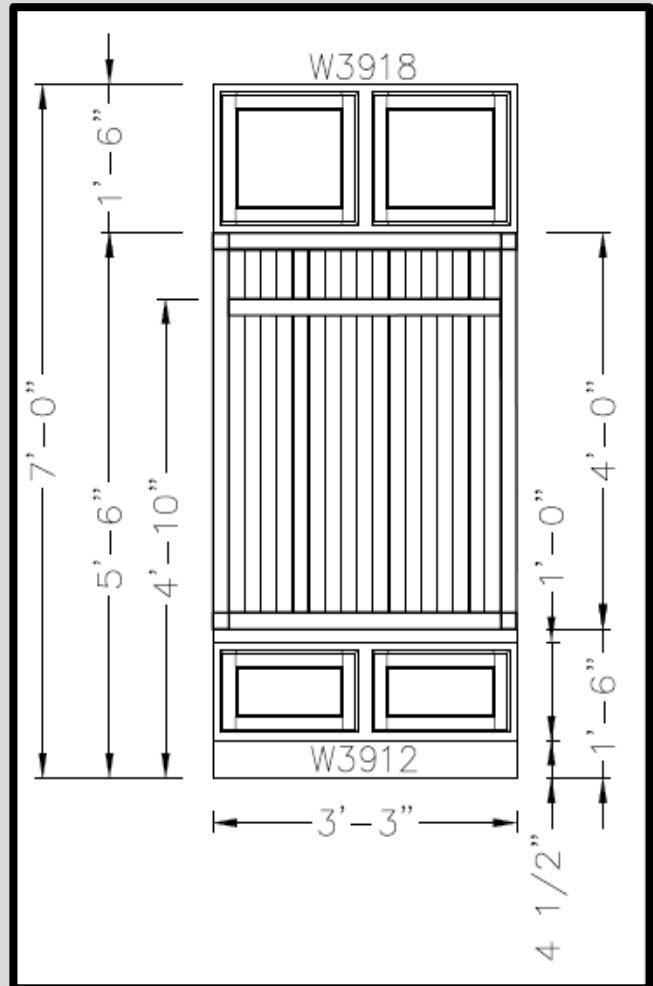

Decorative Storage Bench Seat/ Hall Tree
Optional

Our decorative bench seat option provides function and style to the entryway or utility room. Cabinets under the bench seat and over head provide creative storage solutions perfect for storing shoes, scarves, and other clutter.

The tall, slatted back offers a decorative touch. Adding hooks (on site by others) would create space for hanging coats out of the way.

Custom Sizes Available