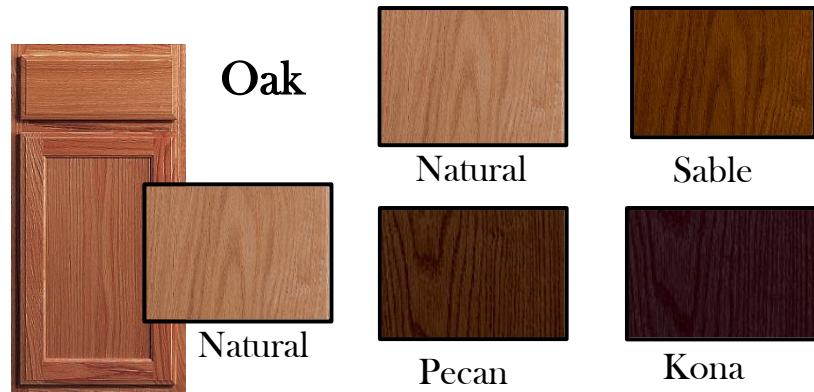

Merillat Classic - Standard Cabinets

Spring Valley Square

Spring Valley Square

Spring Valley Square

See Merrillat Classic Paint Finishes Option Page

Marlin Square - Shaker Style Cabinet

See Merrillat Classic Paint Finishes Option Page