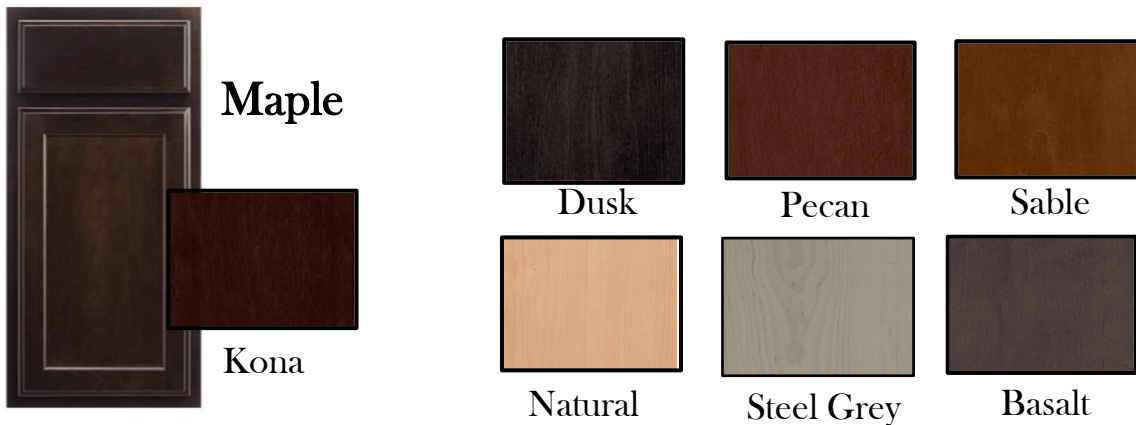

Merillat Classic - Standard Cabinets

Spring Valley Square

Spring Valley Square

Spring Valley Square

See Merrillat Classic Paint Finishes Option Page

Marlin Square - Shaker Style Cabinet

See Merrillat Classic Paint Finishes Option Page