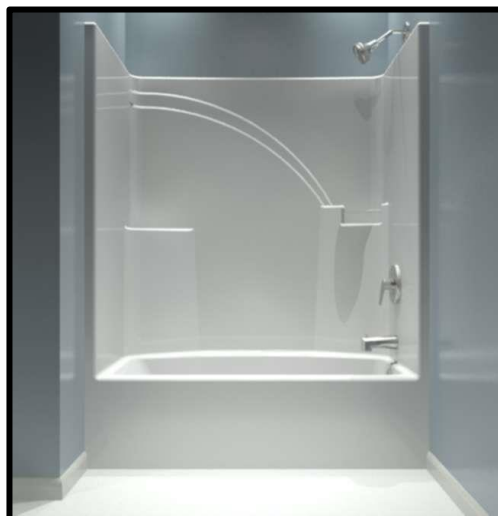

Showers – Optional/STD Per Plan

36" Shower

48" Shower w/2 Seats
Also Available w/1 or No Seats

60" Shower w/2 Seats
Also Available w/1 or No Seats

Neo Angle Shower

60" Fiberglass
Tub/Shower Combo

Handicap Shower
w/Folding Seat & Grab Bar