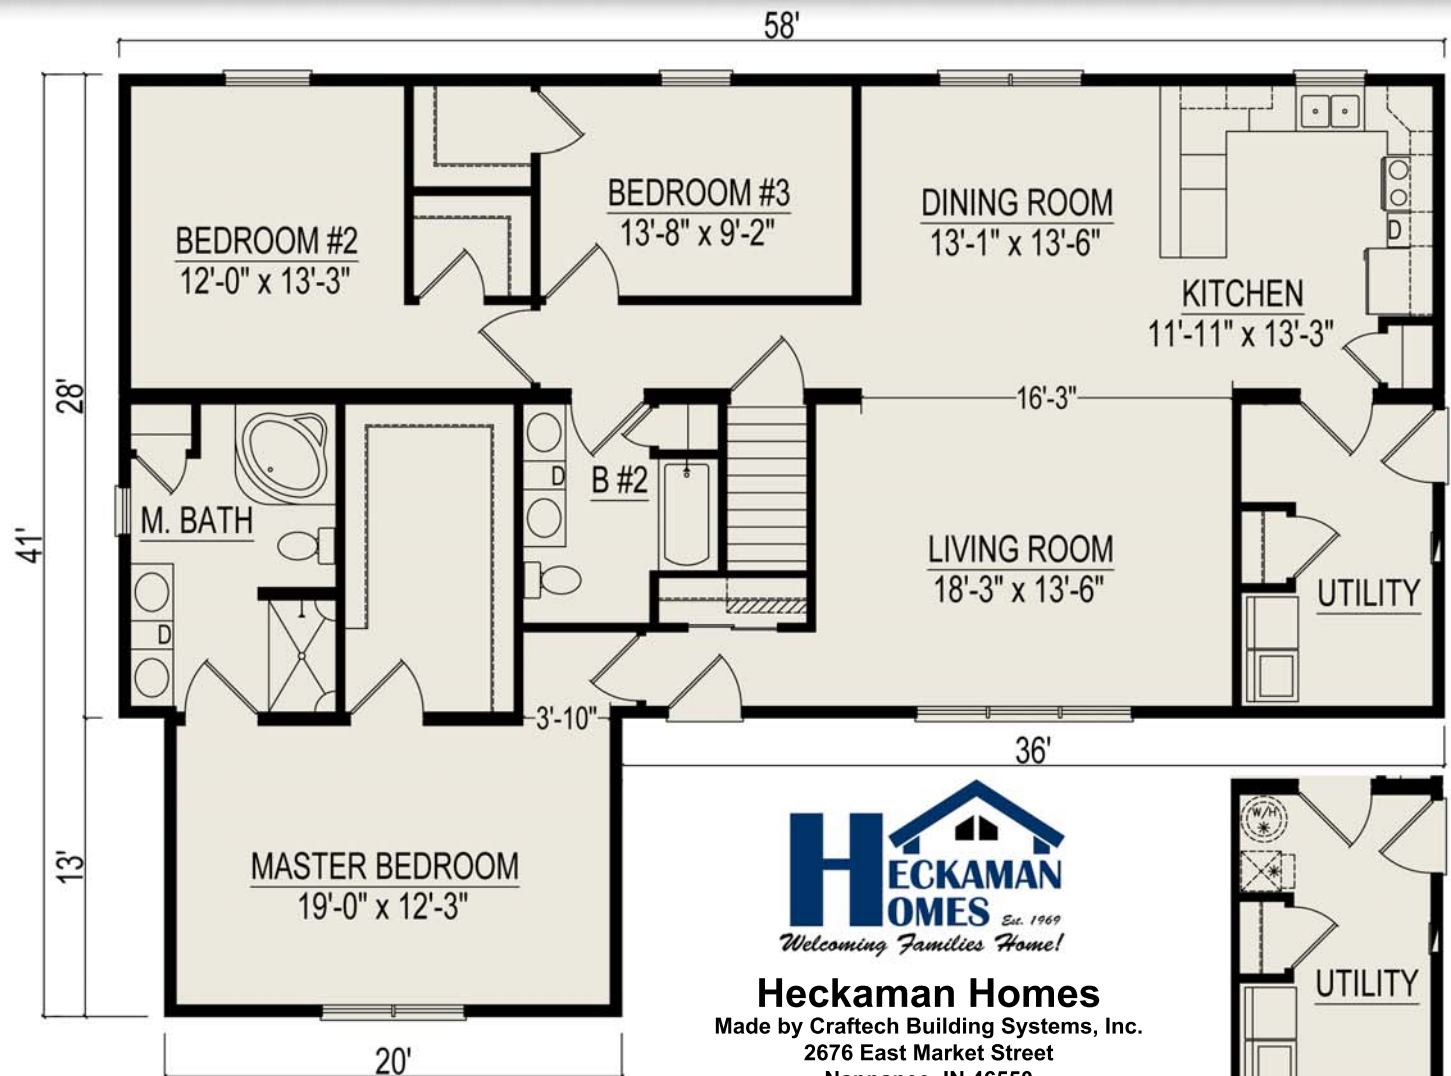

# York II

3 Bedrooms, 2 Bathrooms, 1884 Square Feet

Some items shown may be optional or constructed on site

**Heckaman Homes**

Made by Craftech Building Systems, Inc.

2676 East Market Street

Nappanee, IN 46550