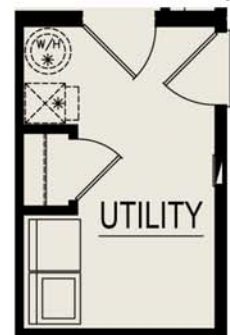

CRAWLSPACE PLAN