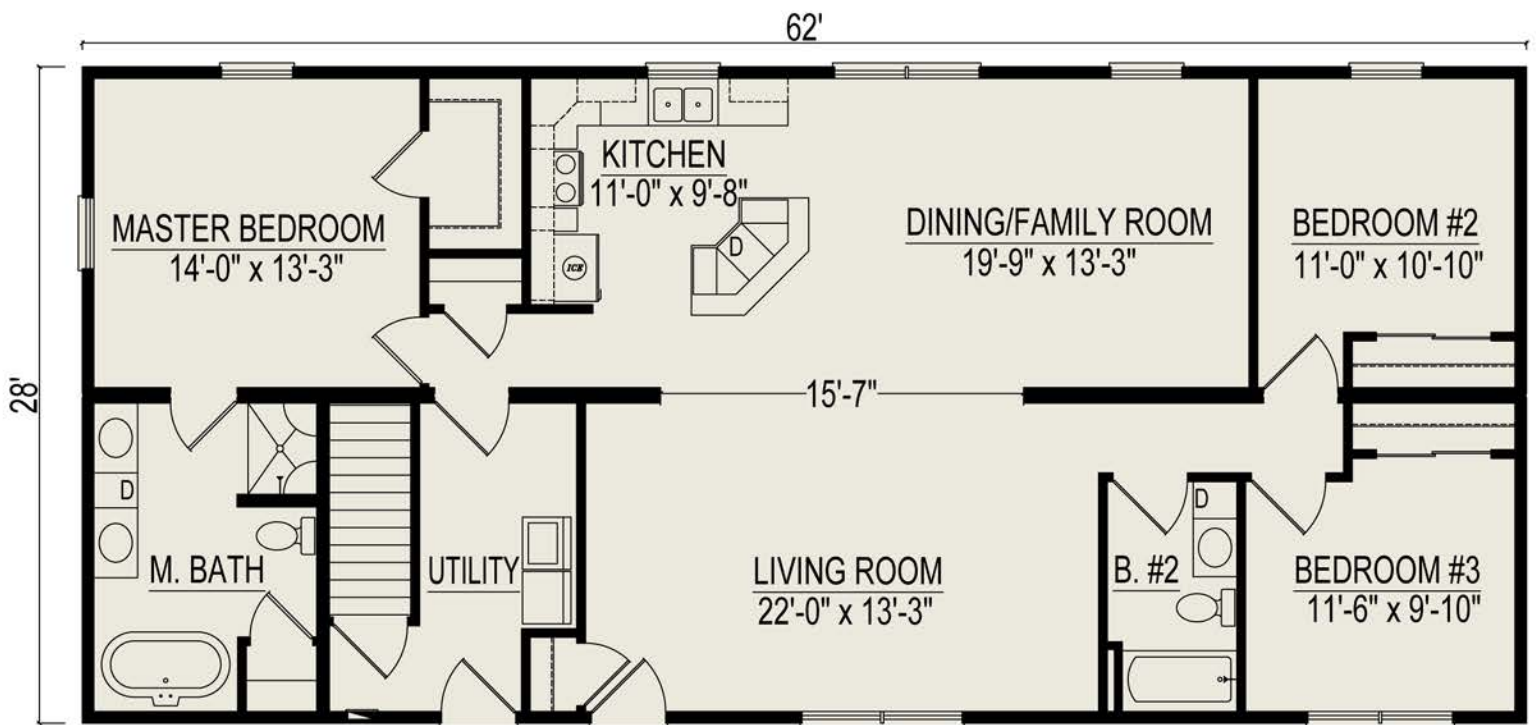

Winchester II

3 Bedrooms, 2 Bathrooms, 1736 Square Feet

Some Items shown may be optional or constructed on site

CRAWLSPACE
PLAN

Heckaman Homes

Made by Craftware Building Systems, Inc.

2676 East Market Street