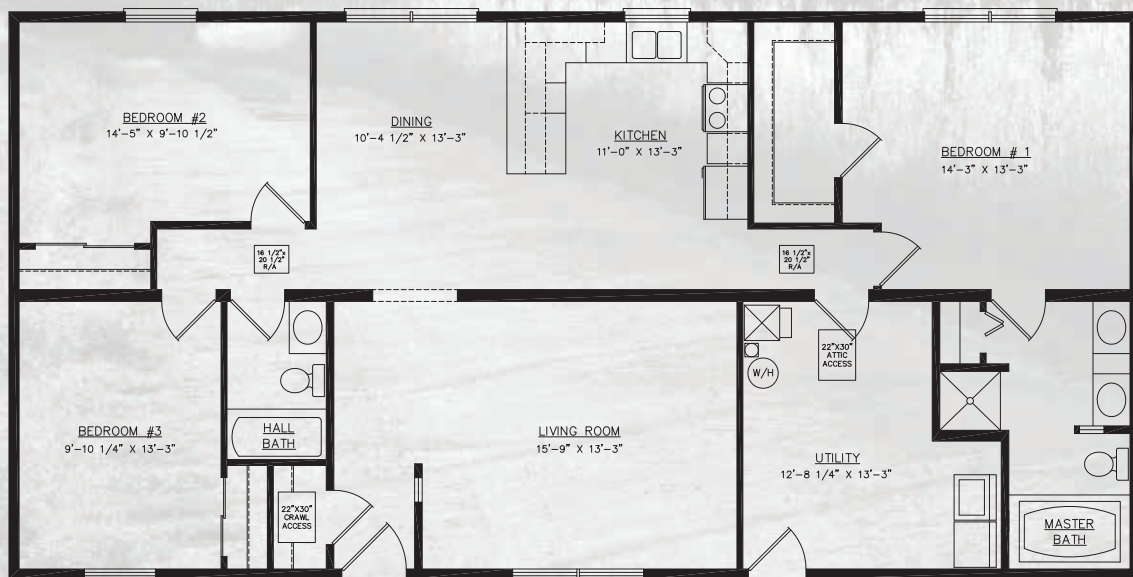

Willowbrook

SQ. FT.	1,568
DIMENSIONS	28 x 56
BEDROOMS	3
BATHS	2

CRAWLSPACE PLAN

BASEMENT PLAN