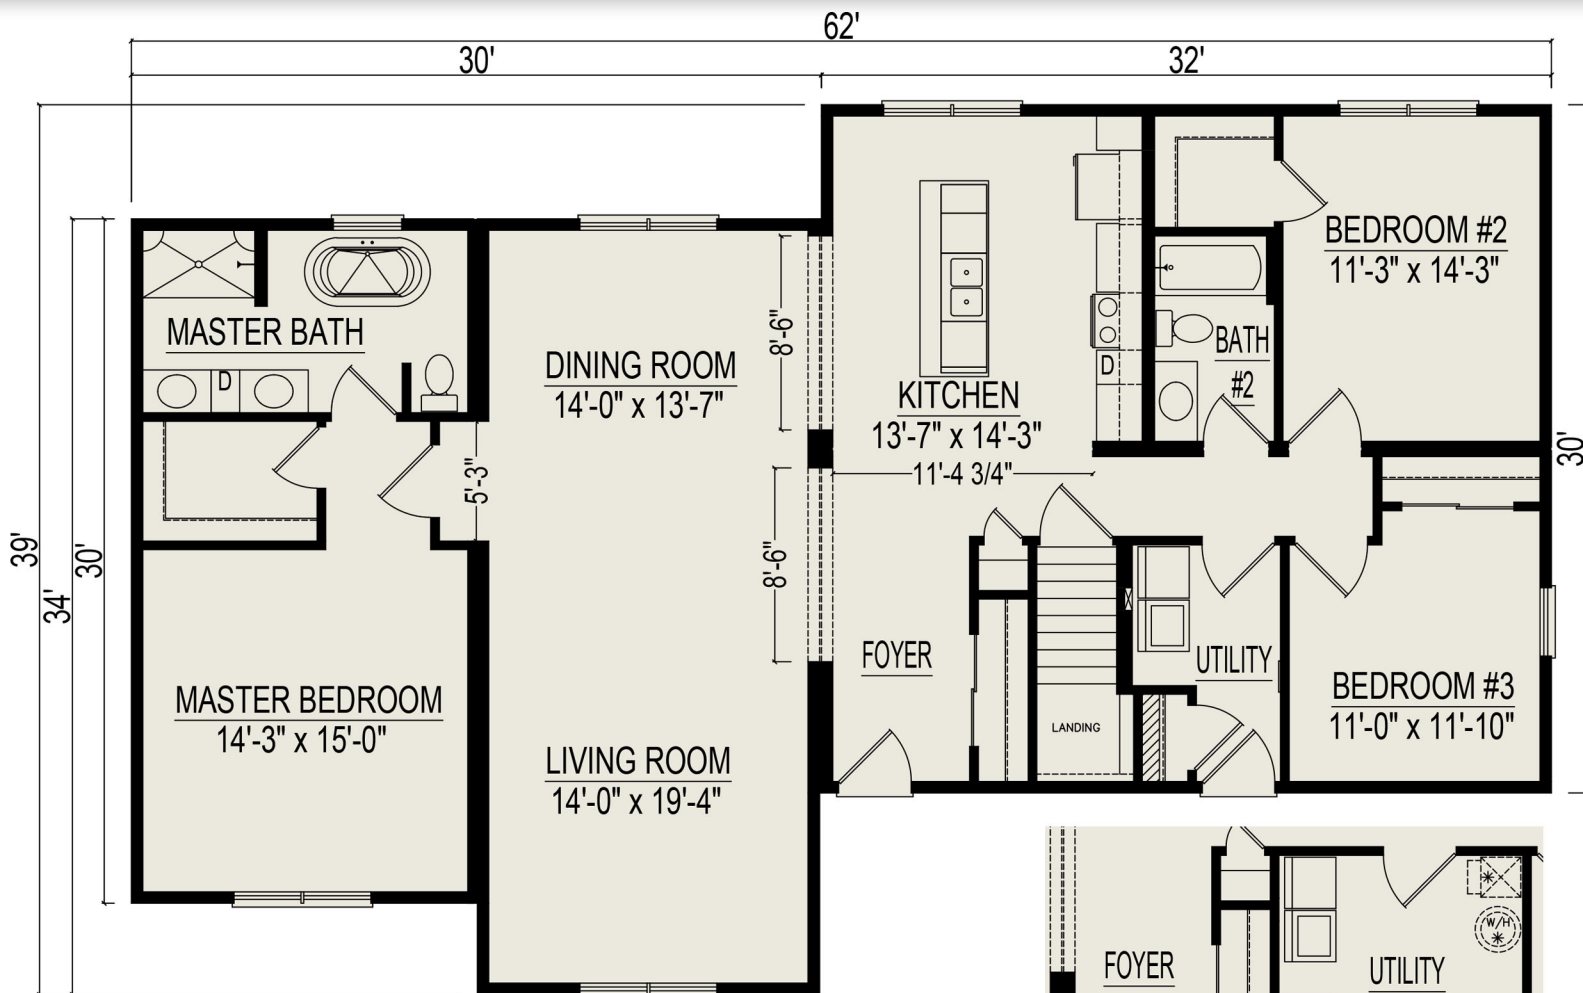

Wilkes-Barre

3 Bedrooms, 2-1/2 Bathrooms, 1920 Square Feet
 Some items shown may be optional or constructed on site

Heckaman Homes
 Made by Craftech Building Systems, Inc.
 2676 East Market Street
 Nappanee, IN 46550
 574.773.4167
 HeckamanHomes.com