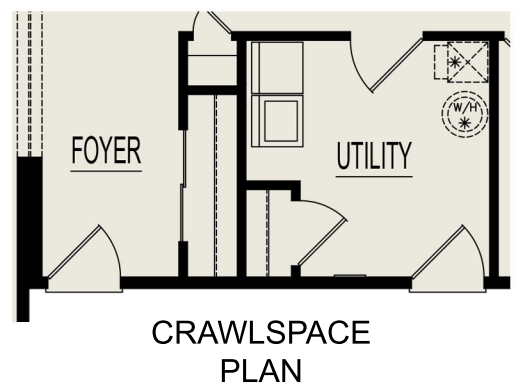

Wilkes-Barre

3 Bedrooms, 2-1/2 Bathrooms, 1920 Square Feet
 Some items shown may be optional or constructed on site

Heckaman Homes
 Made by Craftech Building Systems, Inc.
 2676 East Market Street
 Nappanee, IN 46550
 574.773.4167
 HeckamanHomes.com