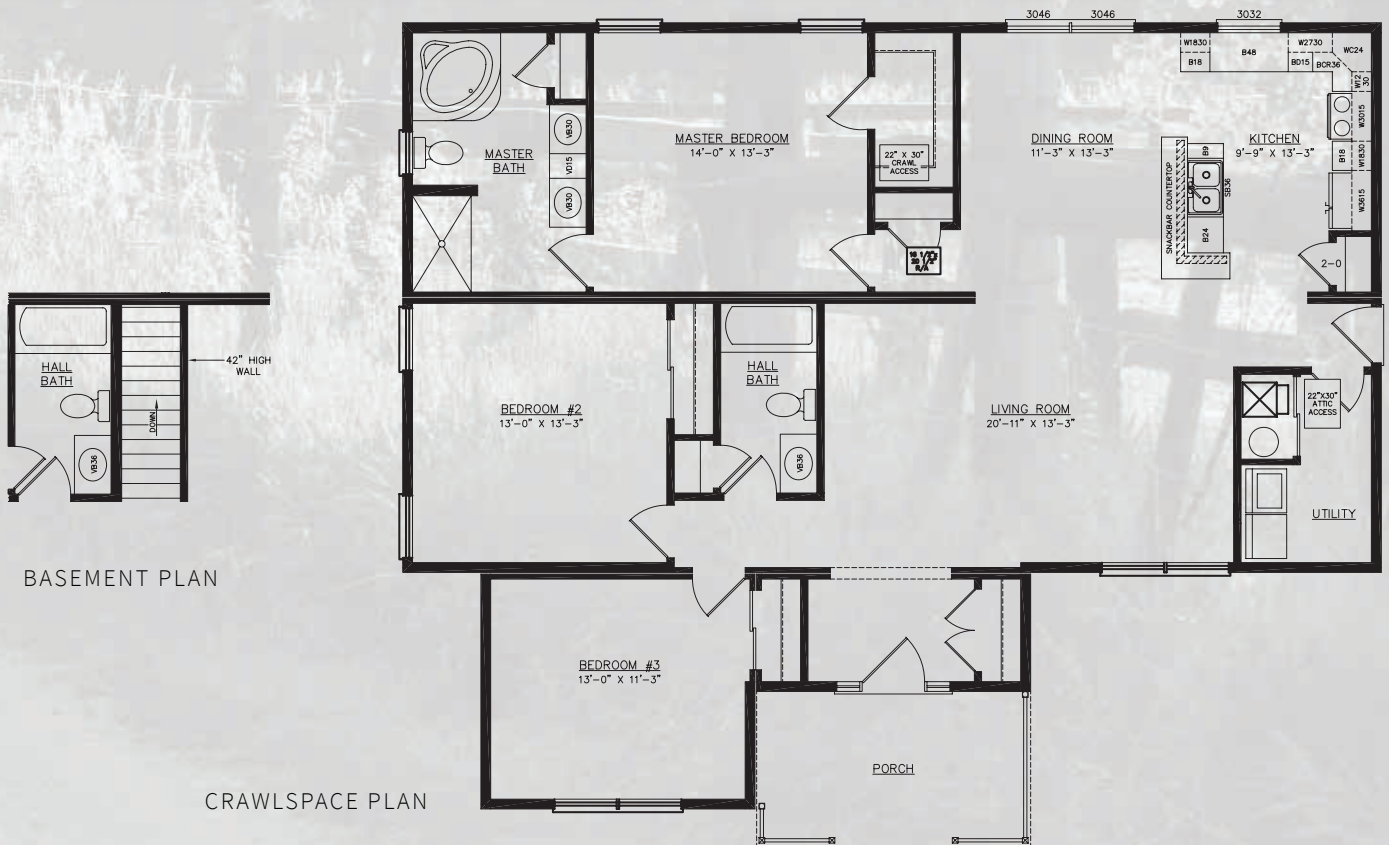

SQ. FT.	1,652
DIMENSIONS	50 x 42
BEDROOMS	3
BATHS	2

# Westwood

*Renderings are artists interpretations only. Illustrations may show garages, porches and other options that are not standard in the basic floor plan or are added on-site by builder.*

Welcoming families home since 1969!