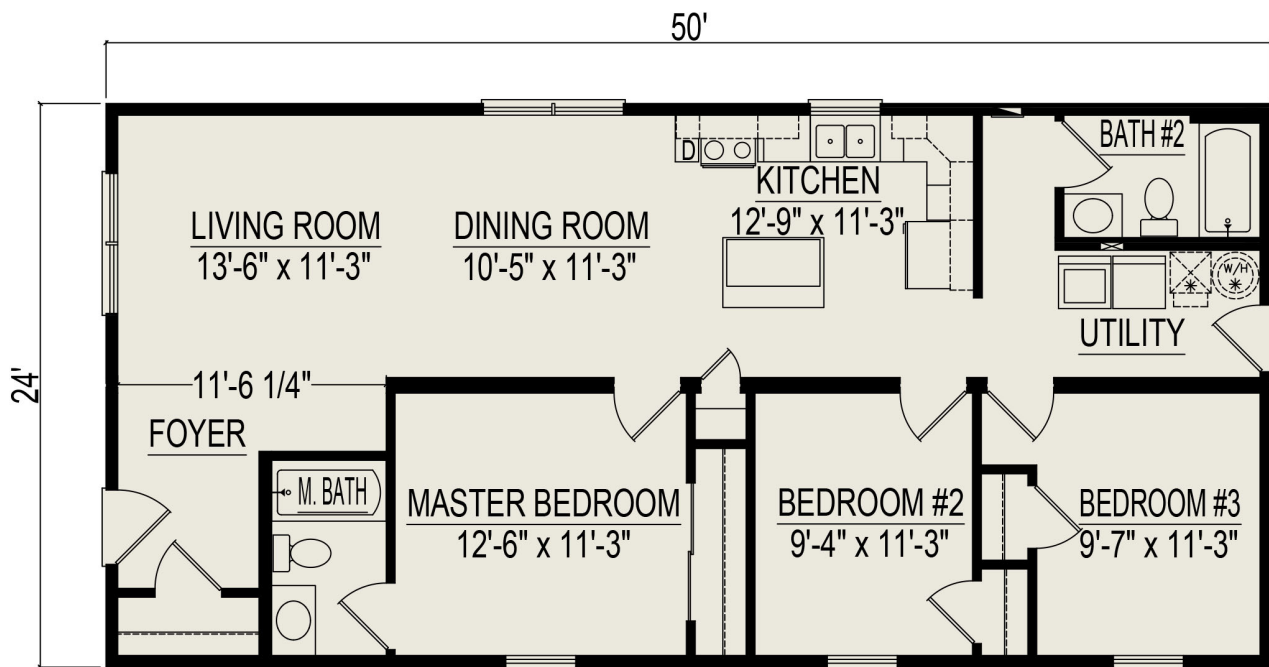

Upper Manhattan

3 Bedrooms, 2 Bathrooms, 1200 Square Feet

Some items shown may be optional or constructed on site

Heckaman Homes
 Made by Craftech Building Systems, Inc.
 2676 East Market Street
 Nappanee, IN 46550
 574.773.4167
 HeckamanHomes.com