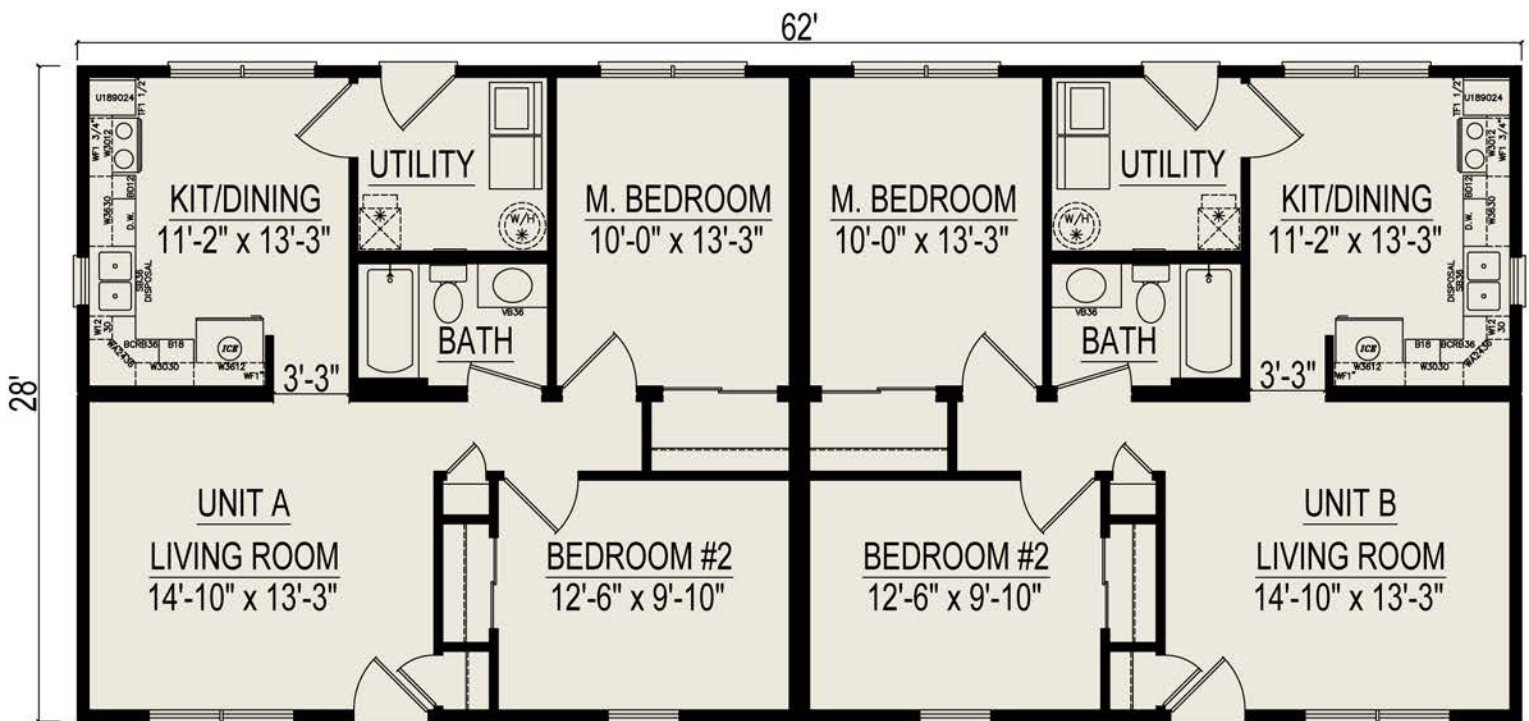

# Suntree II Duplex

2 Bedrooms, 1 Bathroom, 868 Square Feet

Some Items shown may be optional or constructed on site

**Heckaman Homes**  
 Made by Crafftech Building Systems, Inc.  
 2676 East Market Street  
 Nappanee, IN 46550  
 574.773.4167  
 HeckamanHomes.com