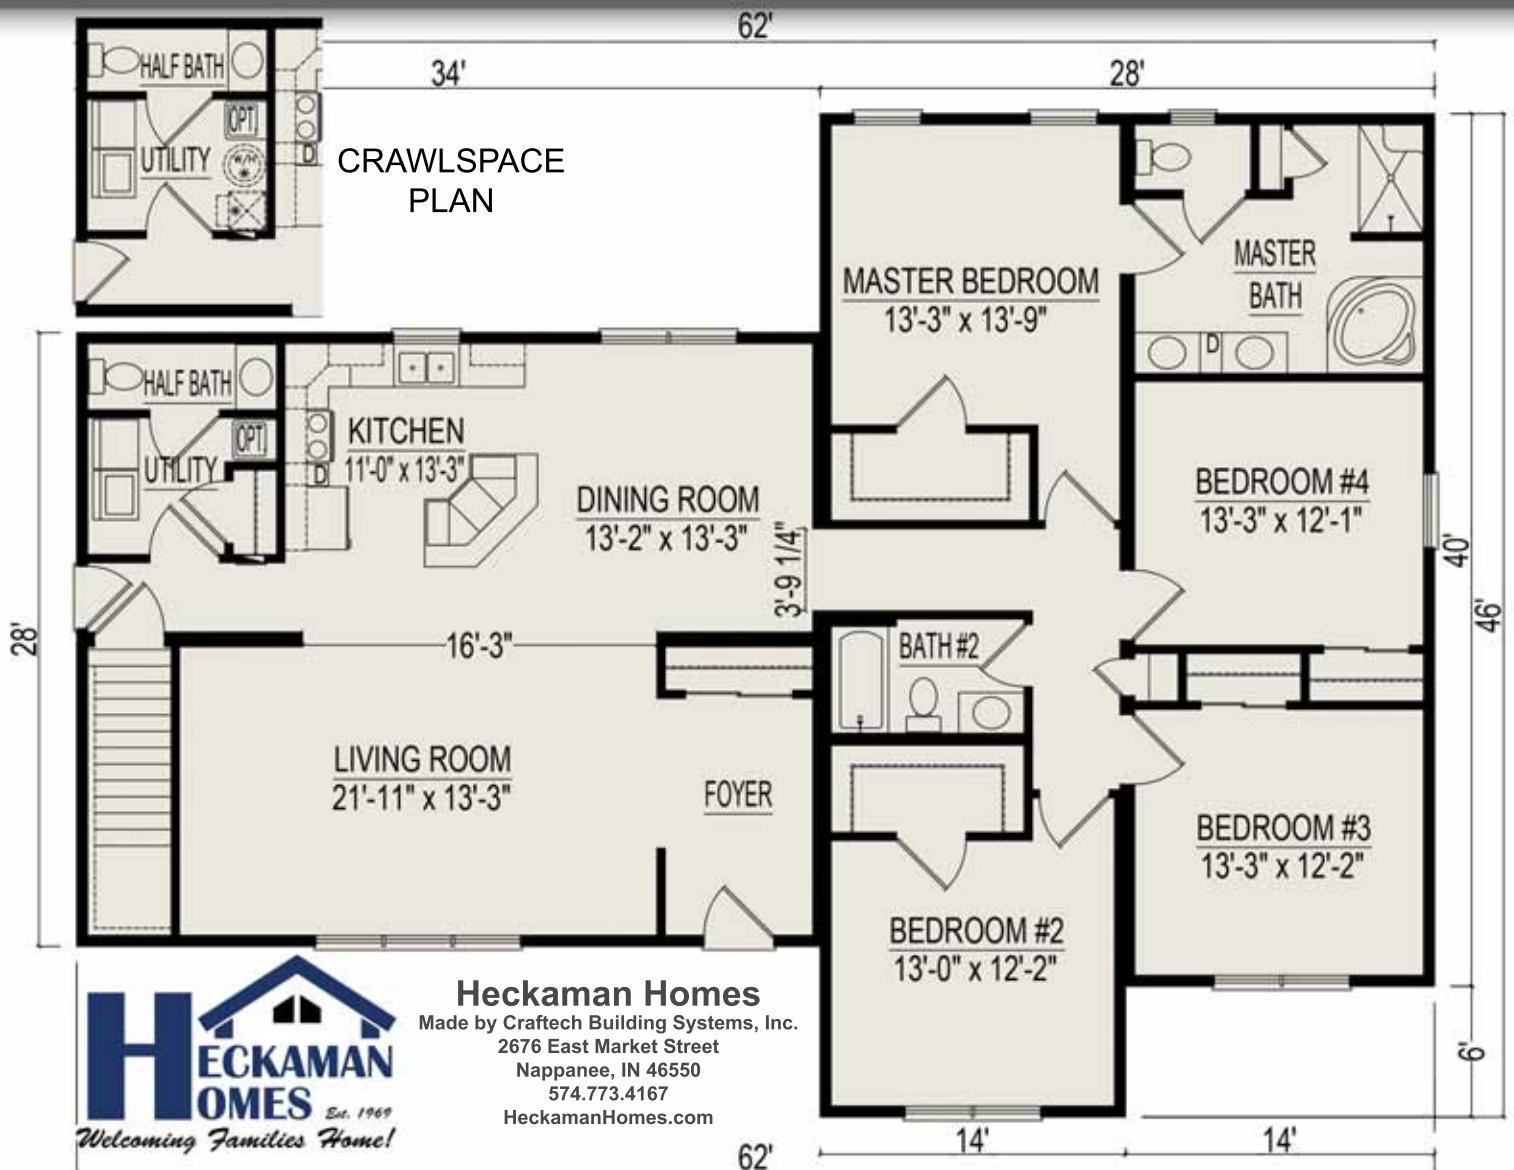

Summit IV - 4BR

4 Bedrooms, 2-1/2 Bathrooms, 2156 Square Feet

Some Items shown may be optional or constructed on site

Heckaman Homes
 Made by Craftech Building Systems, Inc.
 2676 East Market Street
 Nappanee, IN 46550
 574.773.4167
 HeckamanHomes.com