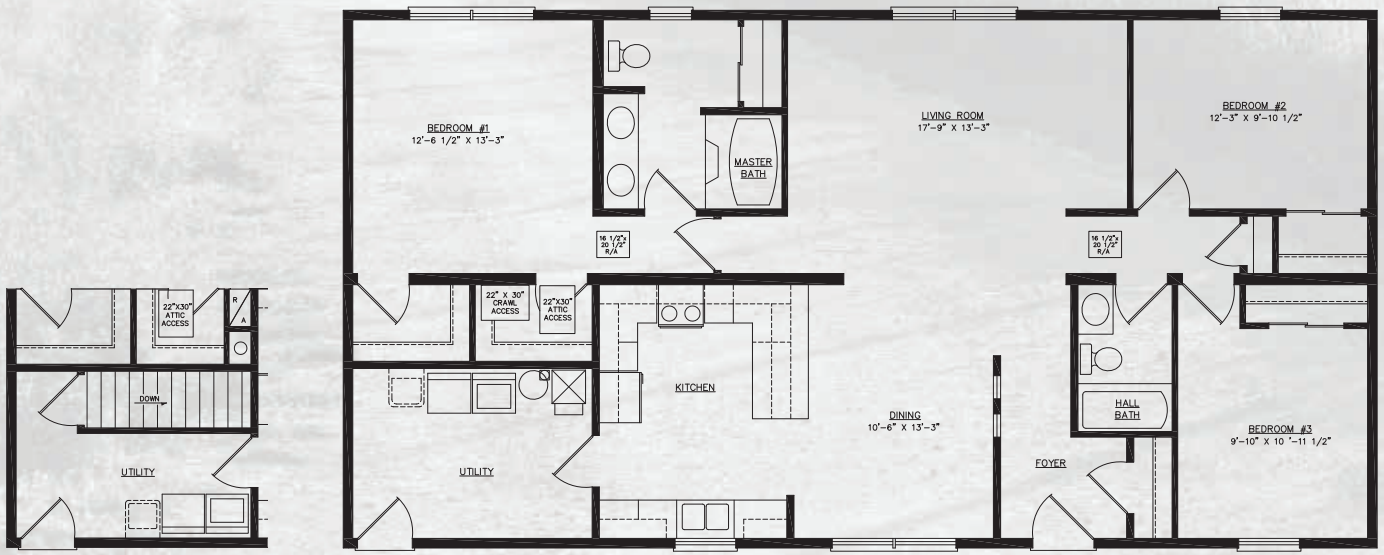

Southwind

SQ. FT.	1,512
DIMENSIONS	28 x 54
BEDROOMS	3
BATHS	2

BASEMENT PLAN

CRAWLSPACE PLAN