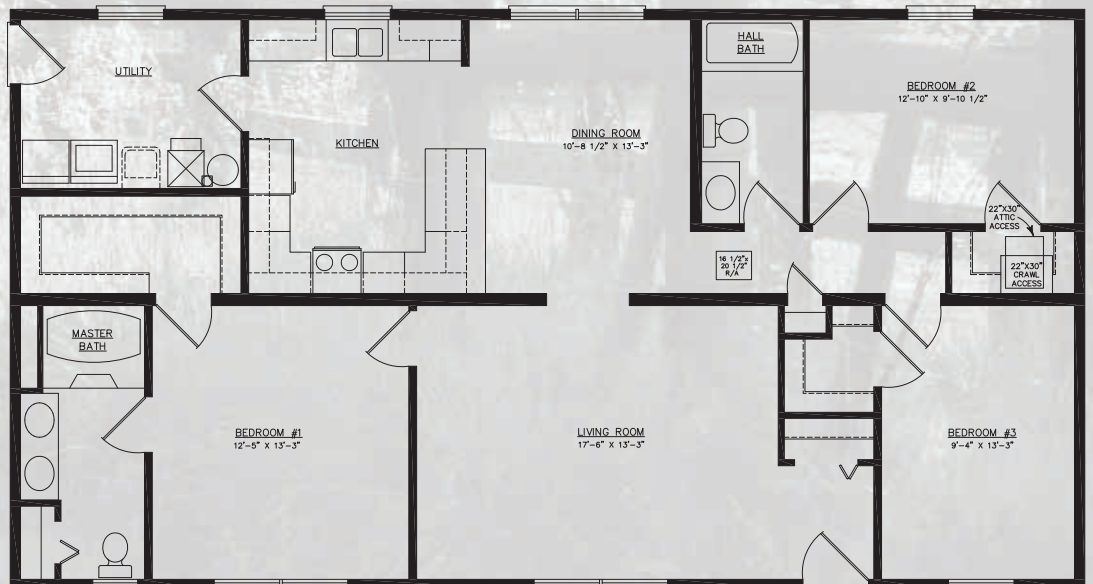

SQ. FT.	1,456
DIMENSIONS	28 x 52
BEDROOMS	3
BATHS	2

Somerset

BASEMENT PLAN

CRAWLSPACE PLAN

Renderings are artists interpretations only. Illustrations may show garages, porches and other options that are not standard in the basic floor plan or are added on-site by builder.