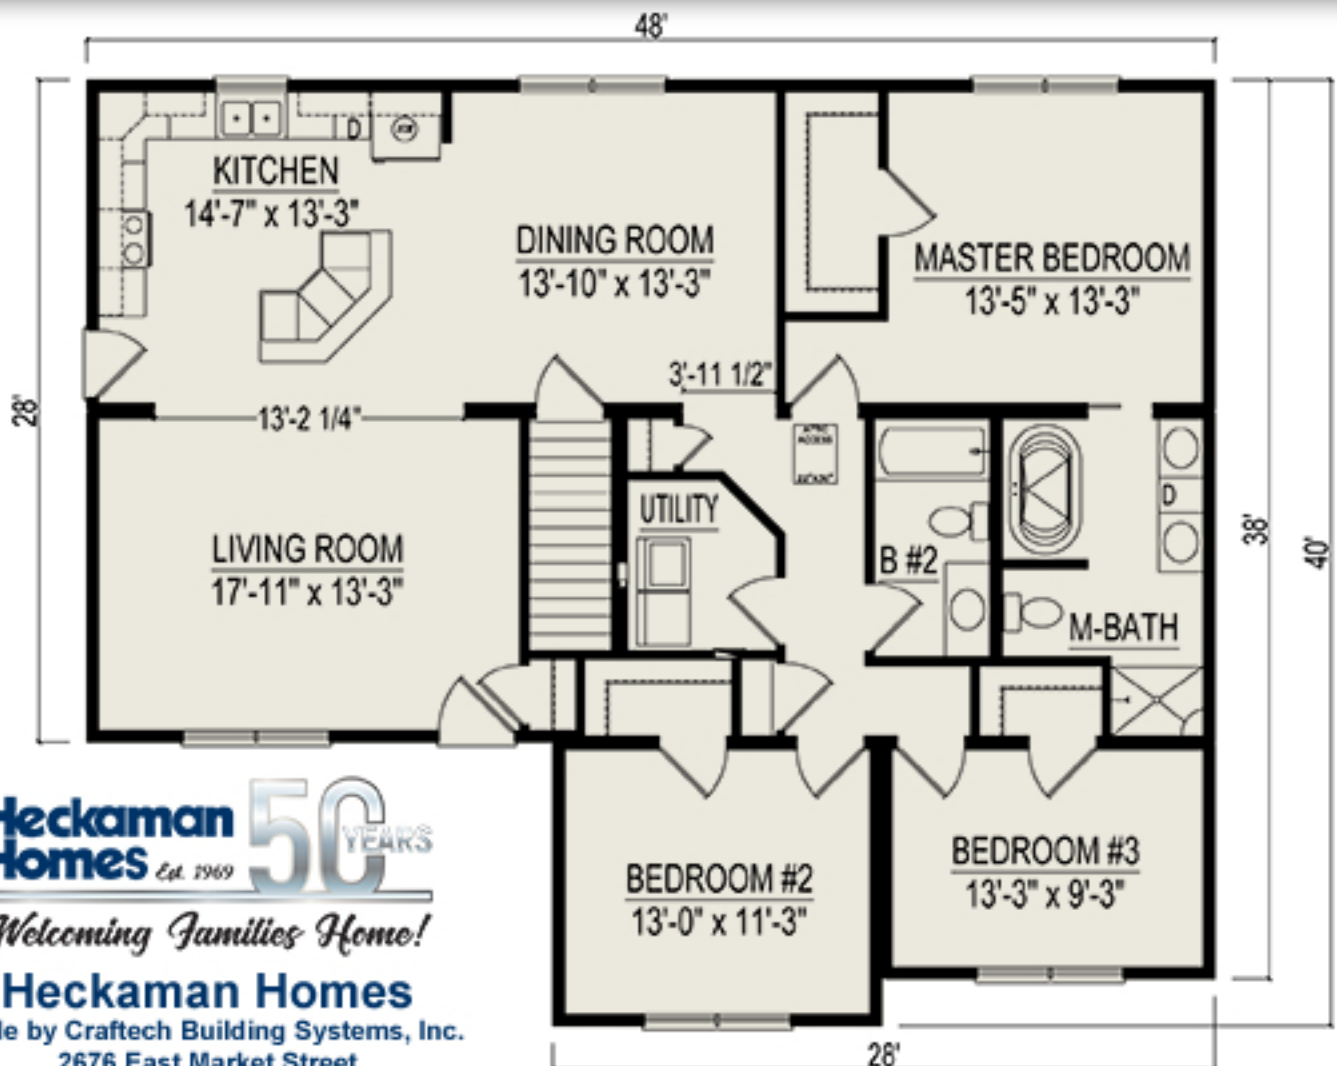

# Rockport

3 Bedrooms, 2 Bathrooms, 1652 Square Feet

Some items shown may be optional or constructed on site

**Heckaman Homes** *Est. 1969* **50 YEARS**

*Welcoming Families Home!*

**Heckaman Homes**

Made by Crafftech Building Systems, Inc.