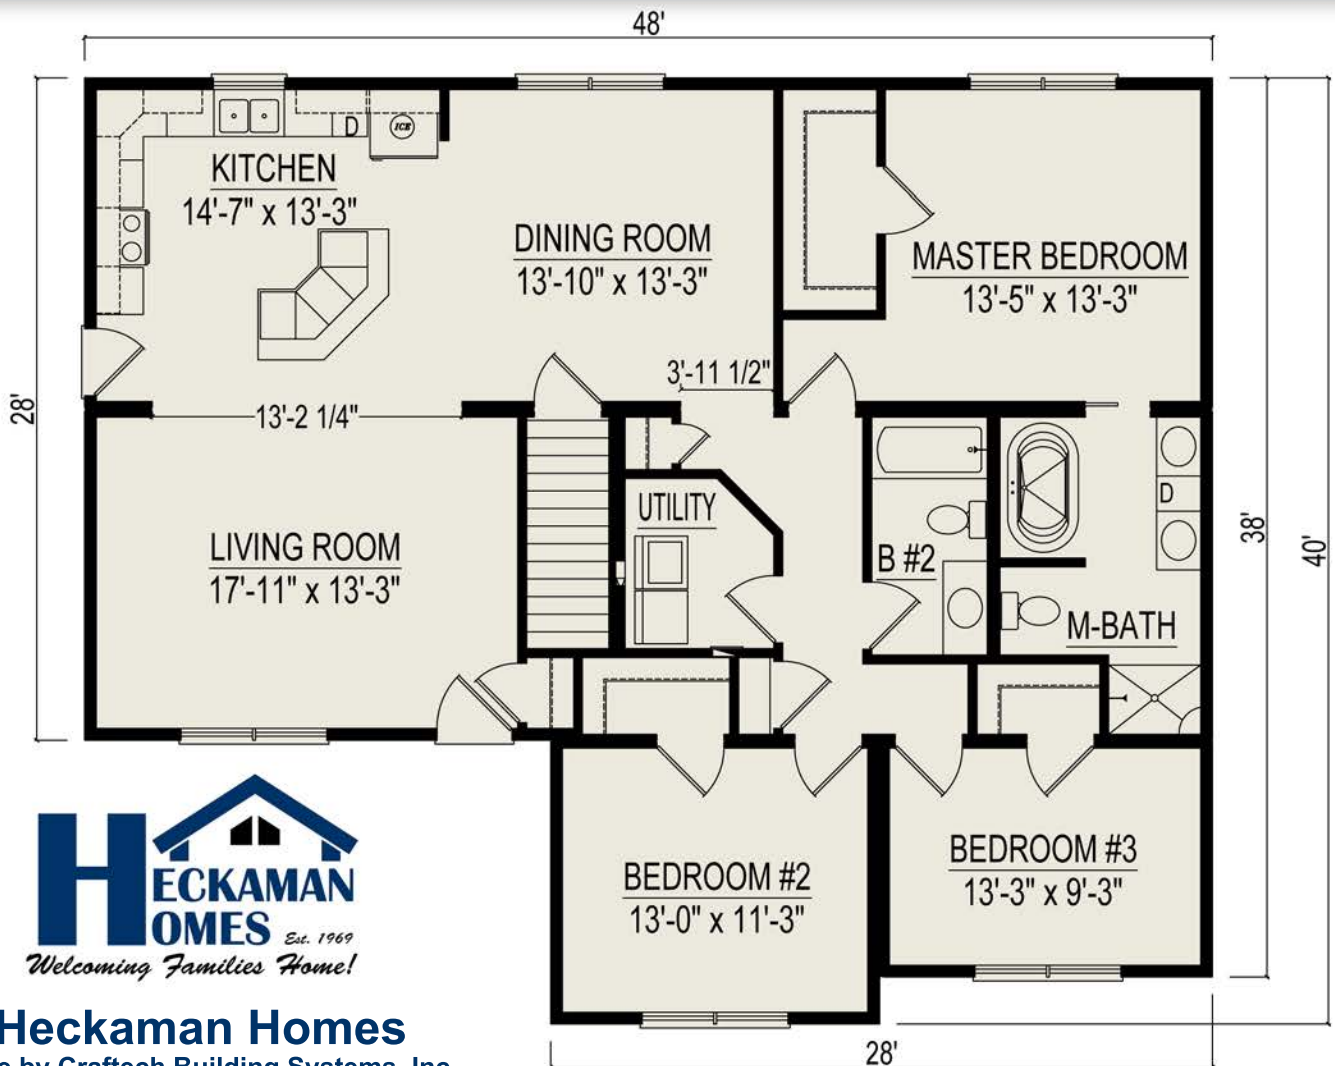

Rockport II

3 Bedrooms, 2 Bathrooms, 1652 Square Feet

Some Items shown may be optional or constructed on site

Heckaman Homes

Made by Craftech Building Systems, Inc.
 2676 East Market Street
 Nappanee, IN 46550
 574.773.4167
 HeckamanHomes.com