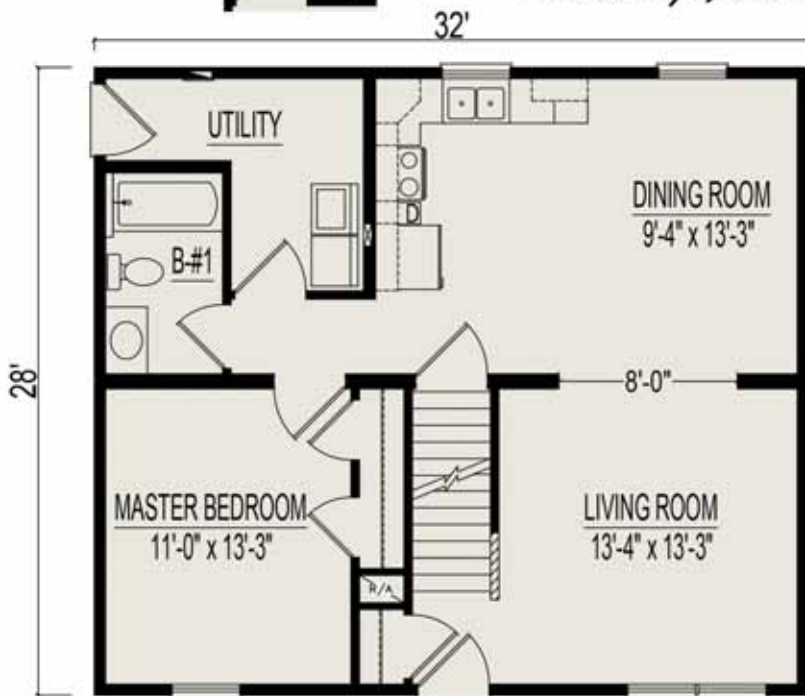

# Retreat II

1 Bedrooms, 1 Bathroom, 896 Square Feet  
 480 Square Feet for Proposed 2nd Floor  
*Some Items shown may be optional or constructed on site*

Crawl Space Plan

## Heckaman Homes

Made by Craftech Building Systems, Inc.  
 2676 East Market Street  
 Nappanee, IN 46550  
 574.773.4167  
 HeckamanHomes.com

1st Floor Basement Plan

6' OPTIONAL DORMER

6' OPTIONAL DORMER

Proposed 2nd Floor Plan  
 (Finished on site by others)