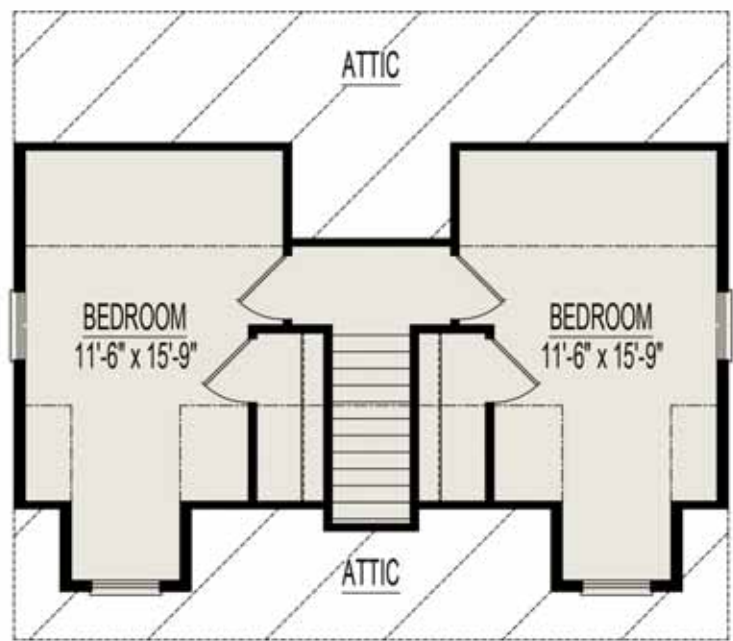

6' OPTIONAL DORMER

6' OPTIONAL DORMER

Proposed 2nd Floor Plan
(Finished on site by others)