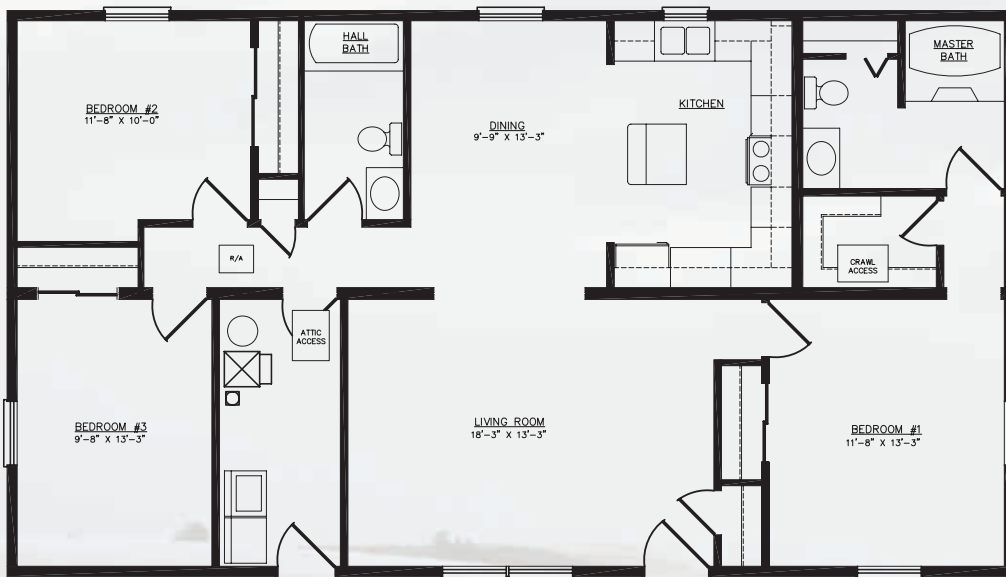

# Republic

SQ. FT.	1,400
DIMENSIONS	28 x 50
BEDROOMS	3
BATHS	2

CRAWLSPACE PLAN

BASEMENT PLAN