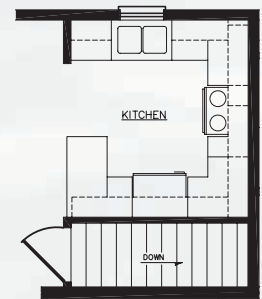

# Republic

SQ. FT.	1,400
DIMENSIONS	28 x 50
BEDROOMS	3
BATHS	2

CRAWLSPACE PLAN

BASEMENT PLAN