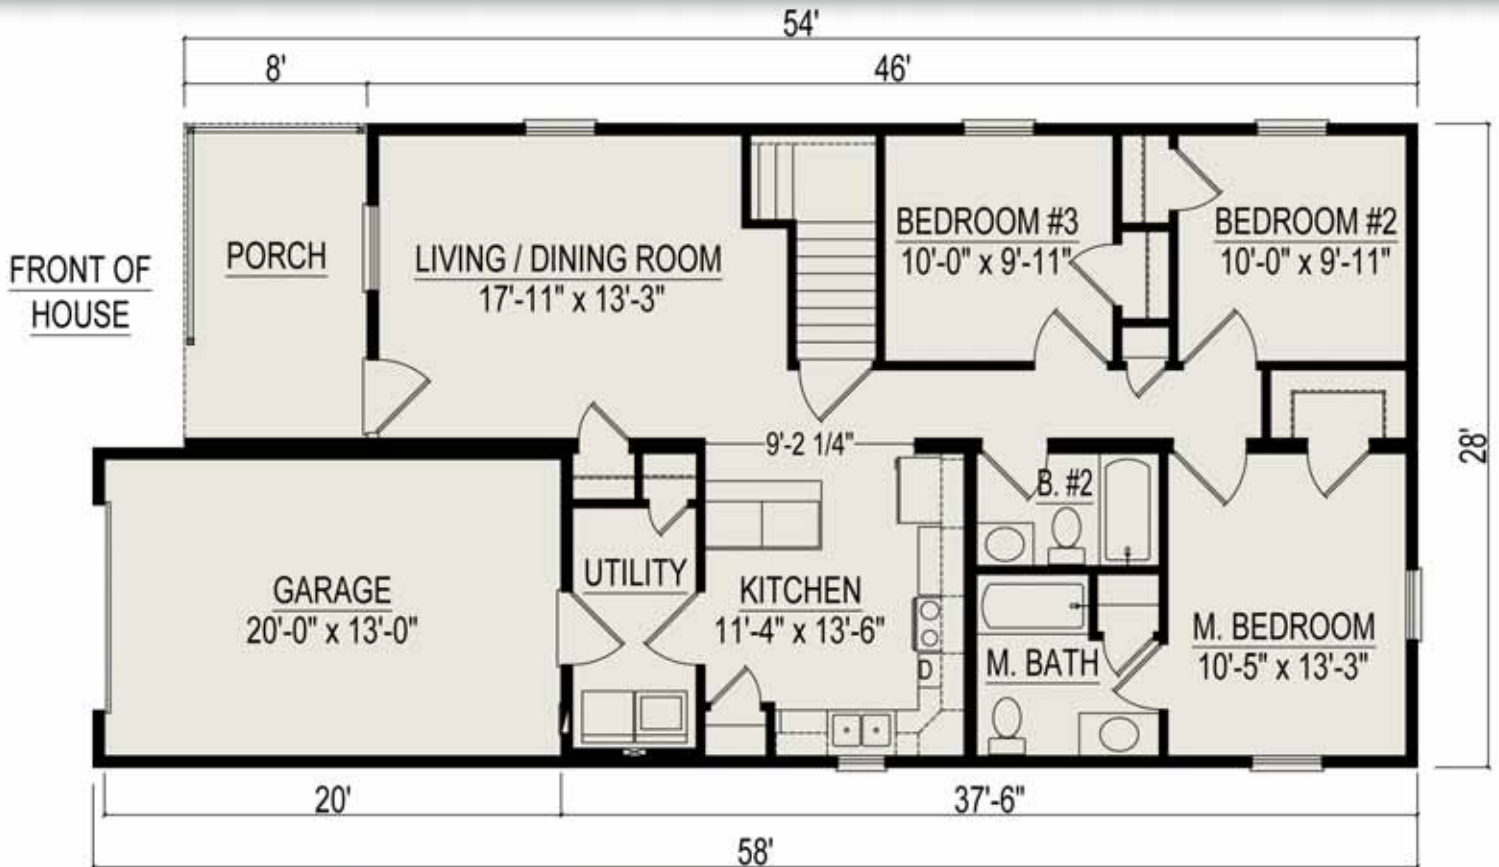

Remington II

3 Bedrooms, 2 Bathrooms, 1169 Sq. Ft. Living Space
287 Sq. Ft. Garage

Some items shown may be optional or constructed on site

CRAWLSPACE
PLAN

Heckaman Homes

Made by Craftech Building Systems, Inc.