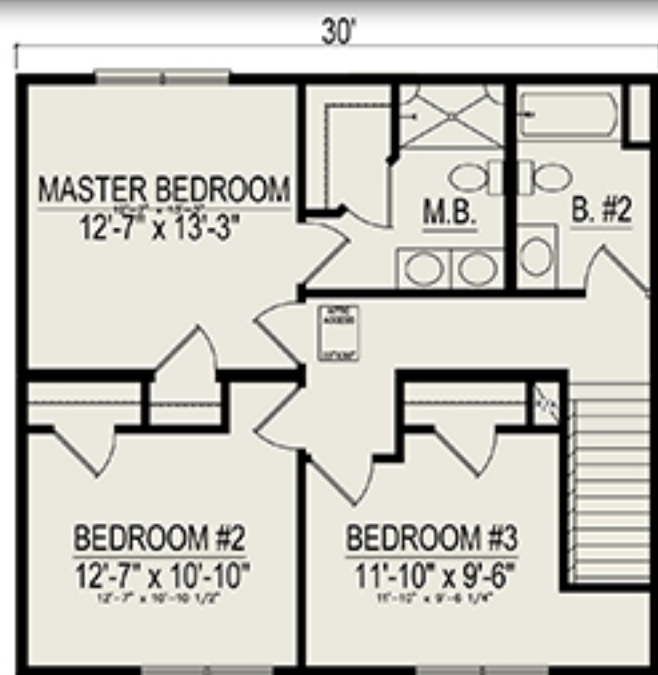

New for 2020!

Reagan

3 Bedrooms, 2-1/2 Bathrooms, 1680 Square Feet

Some items shown may be optional or constructed on site

FIRST FLOOR PLAN

SECOND FLOOR PLAN

Heckaman Homes Est. 1969 **50 YEARS**
Welcoming Families Home!