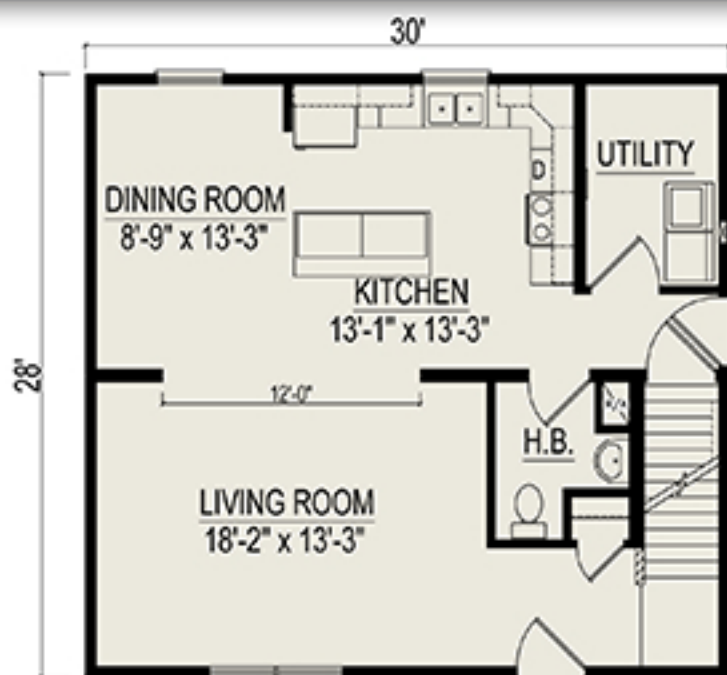

New for 2020!

Reagan

3 Bedrooms, 2-1/2 Bathrooms, 1680 Square Feet

Some items shown may be optional or constructed on site

FIRST FLOOR PLAN

SECOND FLOOR PLAN

Heckaman Homes Est. 1969 **50 YEARS**
Welcoming Families Home!