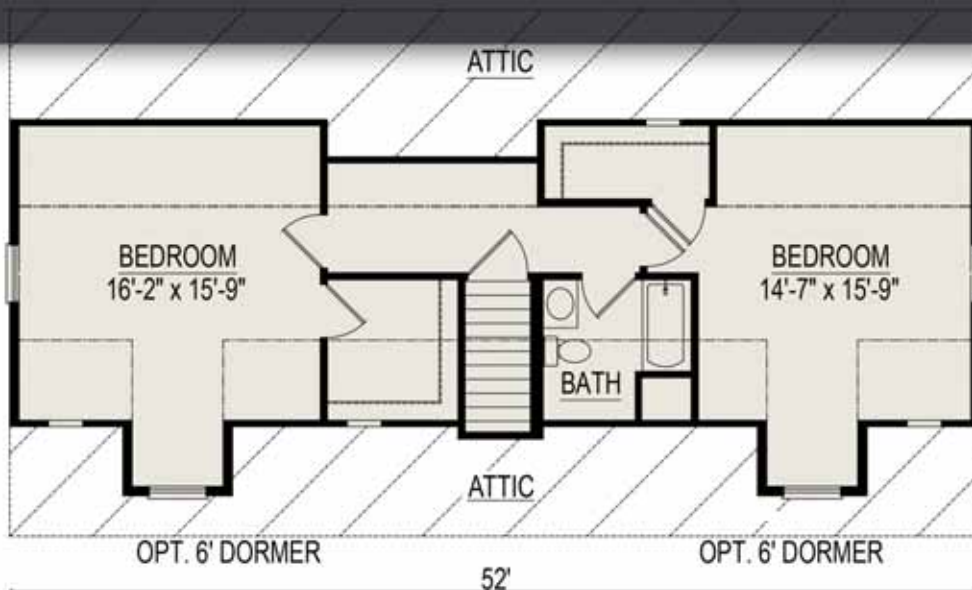

# Providence II 52

2 Bedrooms, 2 Bathrooms, 1456 Square Feet  
867 Square Feet for Proposed 2nd Floor

Some Items shown may be optional or constructed on site

Proposed 2nd Floor Plan  
(Finished on site by others)

Crawl Space Plan