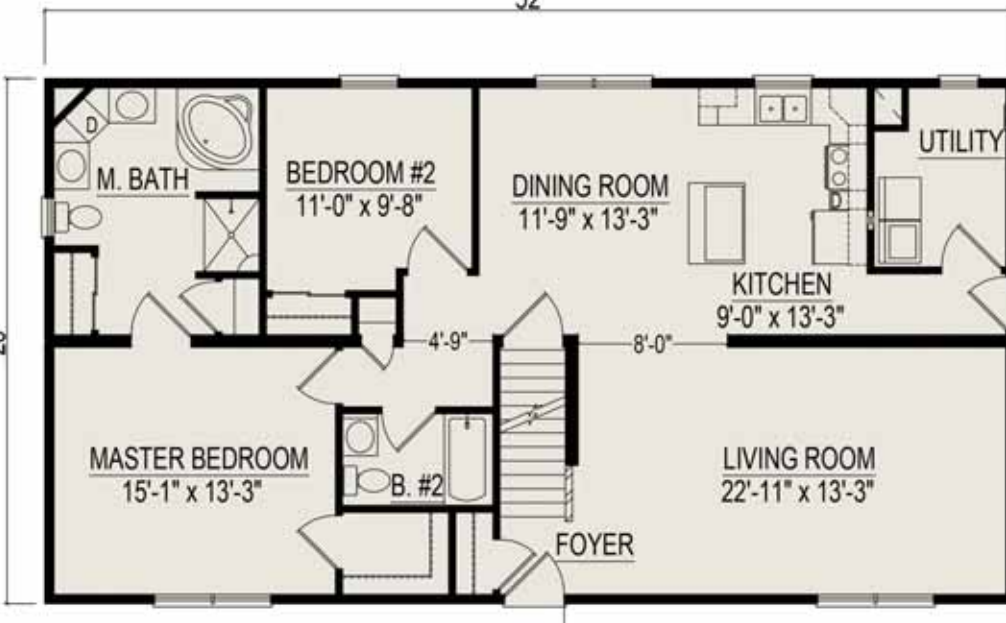

# Providence II 52

2 Bedrooms, 2 Bathrooms, 1456 Square Feet  
867 Square Feet for Proposed 2nd Floor

Some Items shown may be optional or constructed on site

Proposed 2nd Floor Plan  
(Finished on site by others)

Crawl Space Plan