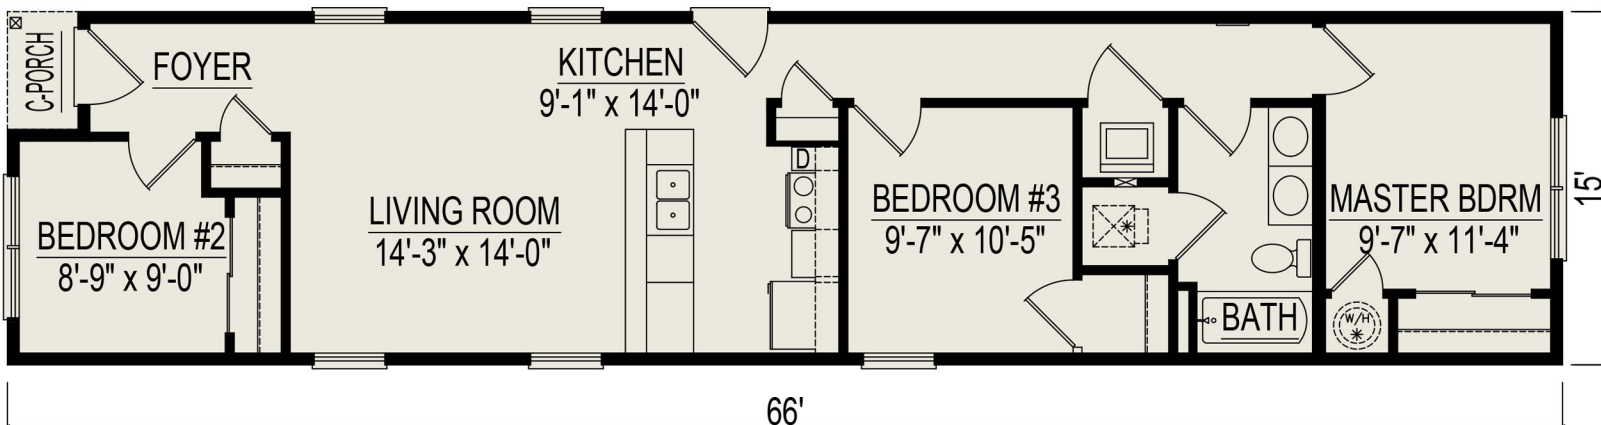

# Muskegon

3 Bedrooms, 1 Bathroom, Porch 990 Square Feet

Some items shown may be optional or constructed on site

**Heckaman Homes**  
 Made by Craftech Building Systems, Inc.  
 2676 East Market Street  
 Nappanee, IN 46550  
 574.773.4167  
 HeckamanHomes.com