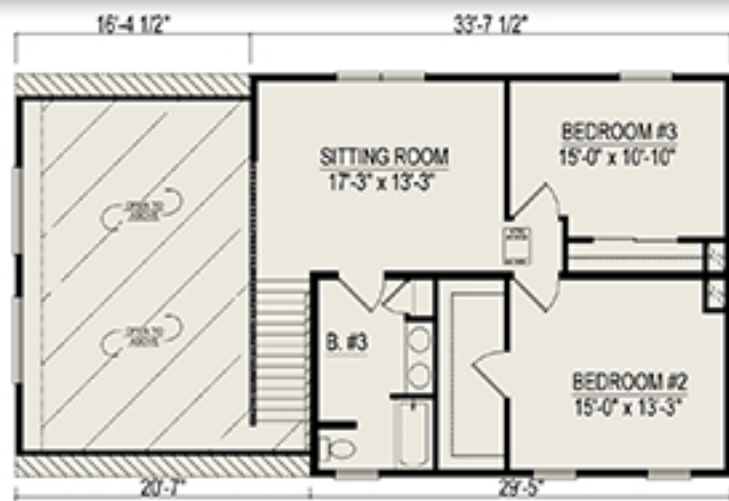

New for 2020!

Mountainview

3 Bedrooms, 3 Bathrooms, 2288 Square Feet

Some items shown may be optional or constructed on site

SECOND FLOOR PLAN

FIRST FLOOR PLAN

Heckaman Homes Est. 1969 **50 YEARS**
Welcoming Families Home!