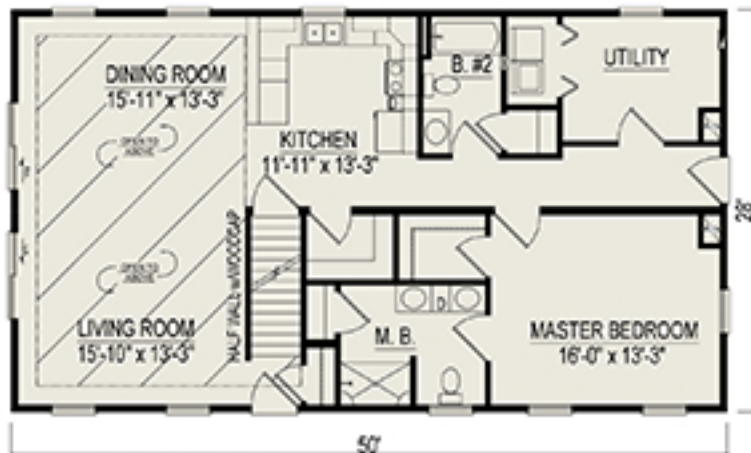

New for 2020!

Mountainview

3 Bedrooms, 3 Bathrooms, 2288 Square Feet

Some items shown may be optional or constructed on site

SECOND FLOOR PLAN

FIRST FLOOR PLAN

Heckaman Homes Est. 1969 **50 YEARS**
Welcoming Families Home!