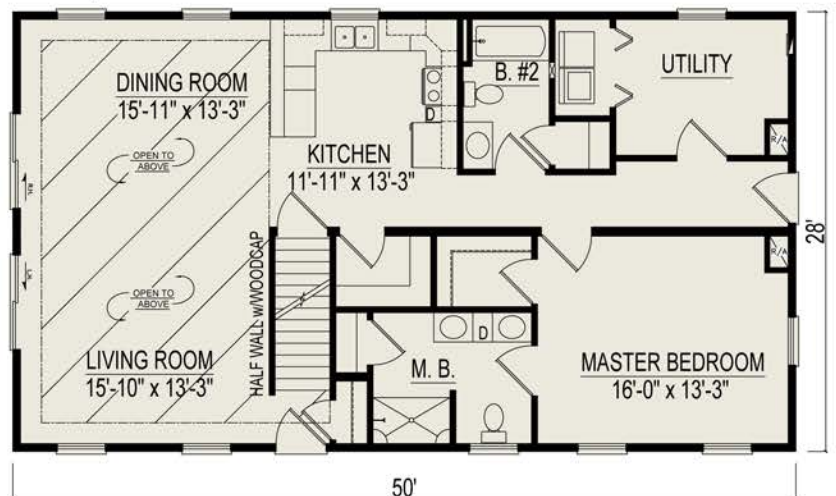

Mountainview II

3 Bedrooms, 3 Bathrooms, 2288 Square Feet

Some Items shown may be optional or constructed on site

SECOND FLOOR PLAN

Heckaman Homes
 Made by Craftech Building Systems, Inc.
 2676 East Market Street
 Nappanee, IN 46550
 574.773.4167
 HeckamanHomes.com

FIRST FLOOR PLAN