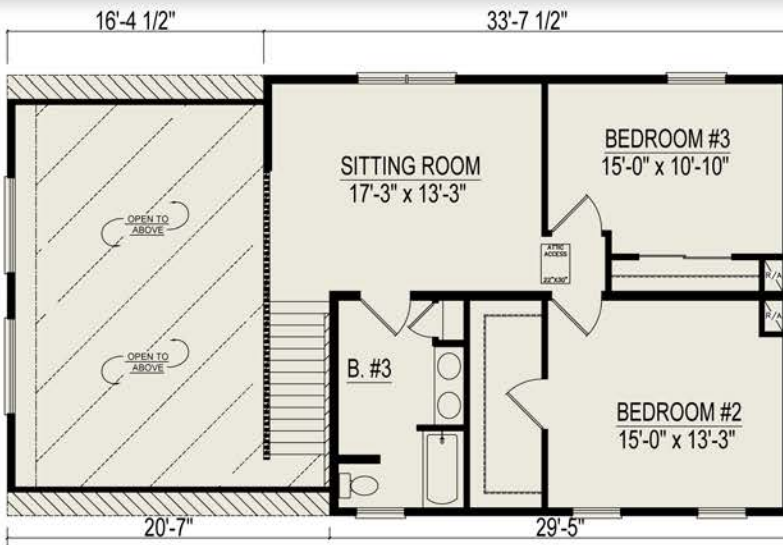

Mountainview II

3 Bedrooms, 3 Bathrooms, 2288 Square Feet

Some Items shown may be optional or constructed on site

SECOND FLOOR PLAN

Heckaman Homes
 Made by Craftech Building Systems, Inc.
 2676 East Market Street
 Nappanee, IN 46550
 574.773.4167
 HeckamanHomes.com

FIRST FLOOR PLAN