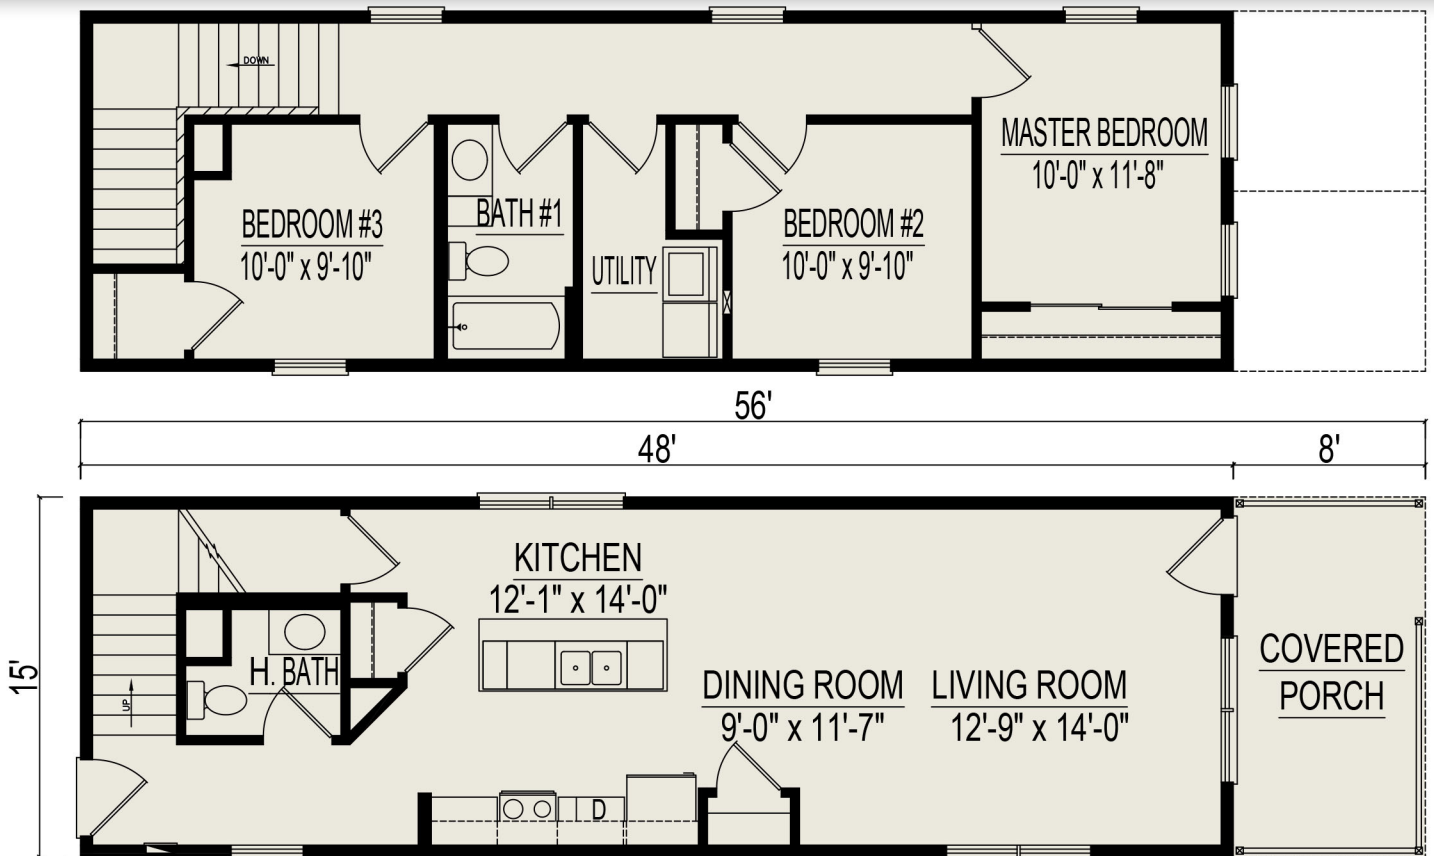

# Monroe

3 Bedrooms, 1-1/2 Bathrooms, Porch 1440 Square Feet

Some items shown may be optional or constructed on site

**Heckaman Homes**  
 Made by Craftware Building Systems, Inc.  
 2676 East Market Street  
 Nappanee, IN 46550  
 574.773.4167  
 HeckamanHomes.com