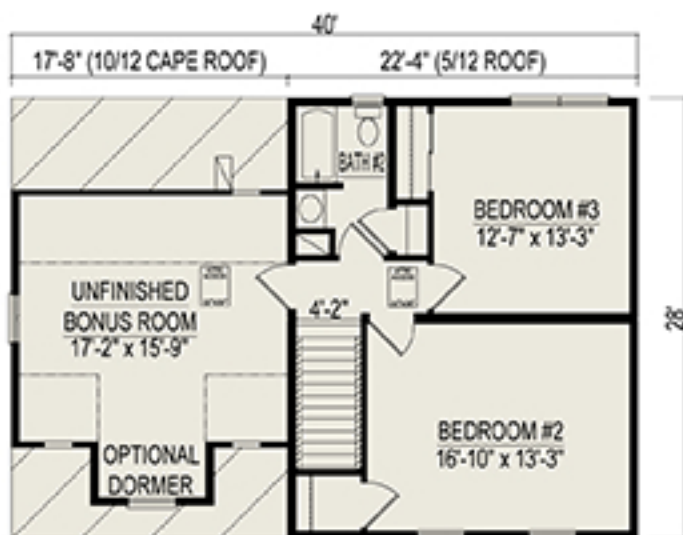

# McKinley II

3 Bedrooms, Bonus, 2-1/2 Bathrooms, 1960 Square Feet

*Some Items shown may be optional or constructed on site*

**Heckaman Homes** *Ed. 1969* **50 YEARS**  
*Welcoming Families Home!*

**SECOND FLOOR PLAN**