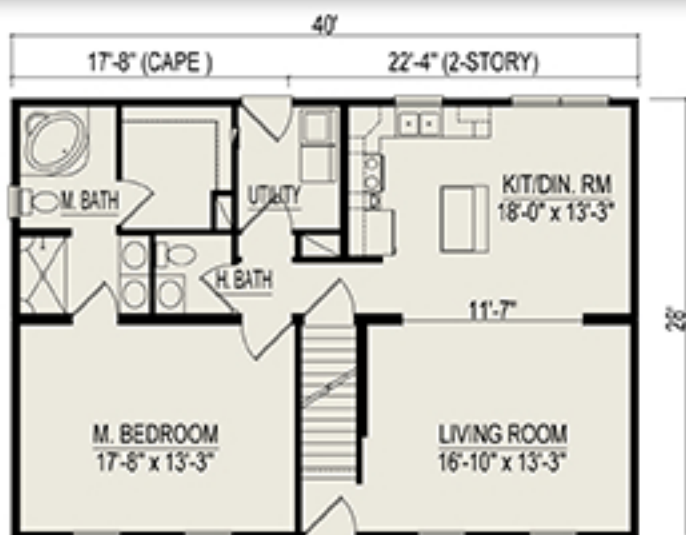

# McKinley II

3 Bedrooms, Bonus, 2-1/2 Bathrooms, 1960 Square Feet

*Some Items shown may be optional or constructed on site*

**Heckaman Homes** *Ed. 1969* **50 YEARS**  
*Welcoming Families Home!*

**SECOND FLOOR PLAN**