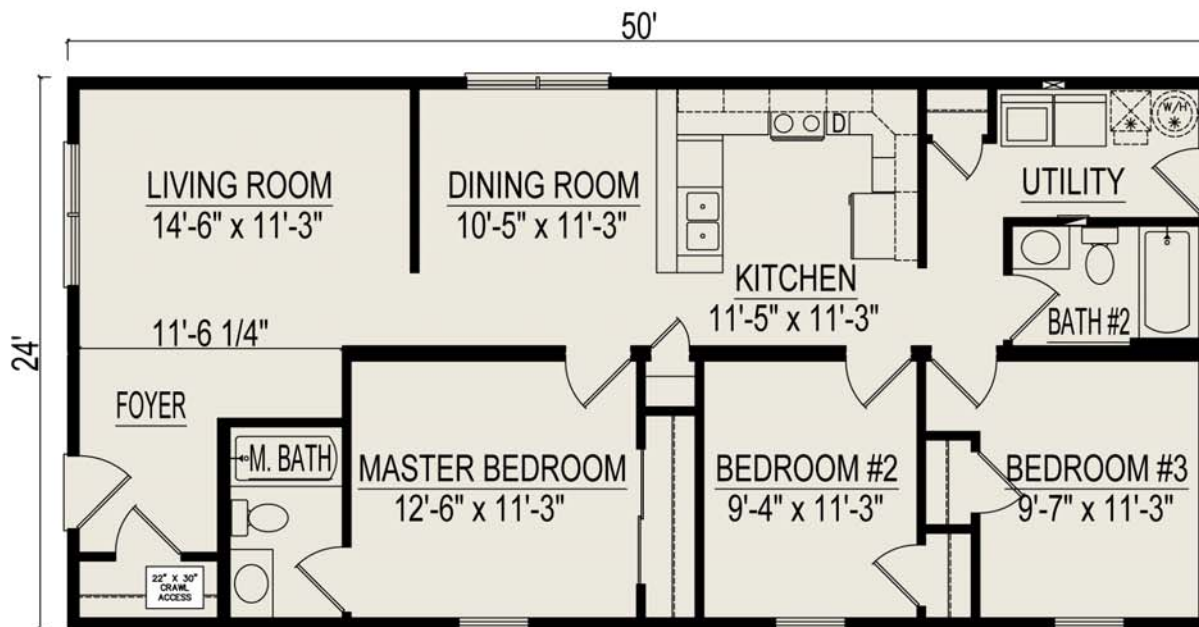

# Manhattan

3 Bedrooms, 2 Bathrooms, 1200 Square Feet

*Some Items shown may be optional or constructed on site*

**Heckaman Homes**  
 Made by Craftech Building Systems, Inc.  
 2676 East Market Street  
 Nappanee, IN 46550  
 574.773.4167  
 HeckamanHomes.com