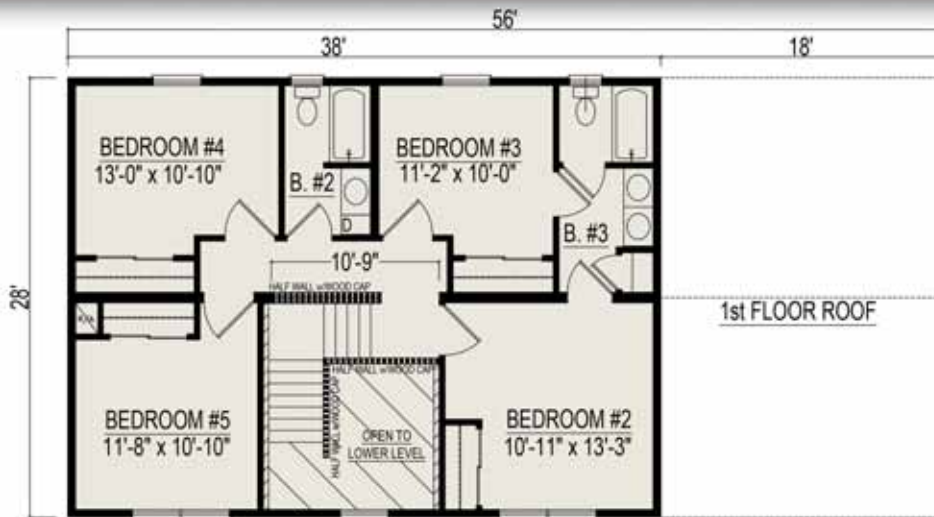

Madison III

5 Bedrooms, 3-1/2 Bathrooms, 2632 Square Feet

Some items shown may be optional or constructed on site

SECOND FLOOR PLAN

CRAWL SPACE PLAN

FIRST FLOOR PLAN

Heckaman Homes
 Made by Craftech Building Systems, Inc.
 2676 East Market Street
 Nappanee, IN 46550
 574.773.4167
 HeckamanHomes.com