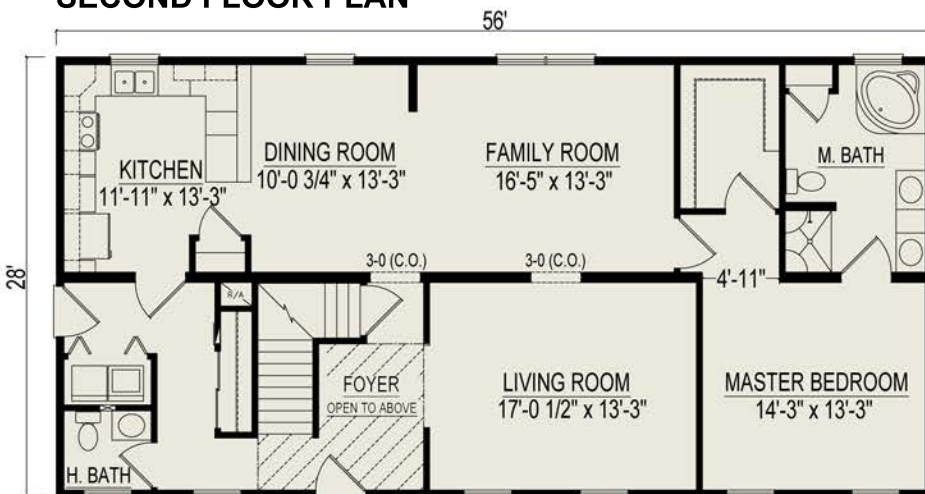

Madison II

5 Bedrooms, 3-1/2 Bathrooms, 2632 Square Feet

Some Items shown may be optional or constructed on site

SECOND FLOOR PLAN

FIRST FLOOR PLAN

Heckaman Homes
 Made by Craftech Building Systems, Inc.
 2676 East Market Street
 Nappanee, IN 46550
 574.773.4167
 HeckamanHomes.com