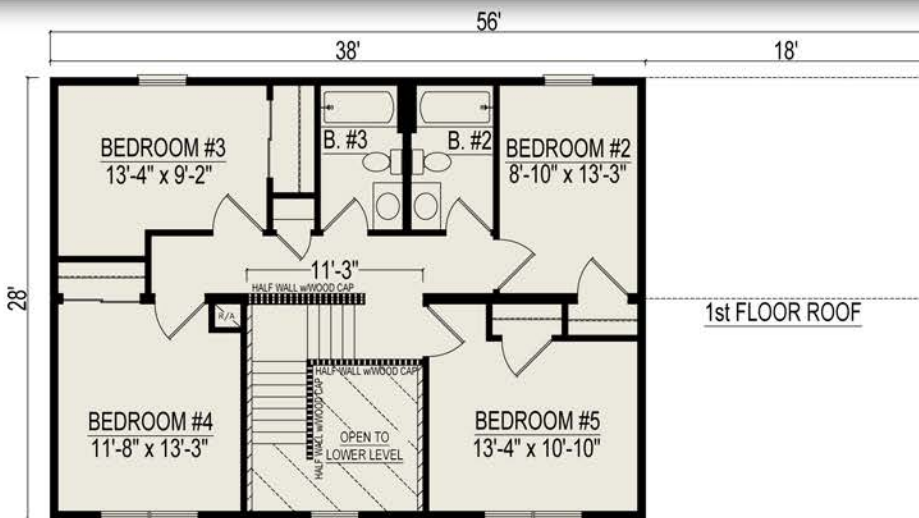

Madison II

5 Bedrooms, 3-1/2 Bathrooms, 2632 Square Feet

Some Items shown may be optional or constructed on site

SECOND FLOOR PLAN

FIRST FLOOR PLAN

Heckaman Homes
 Made by Craftech Building Systems, Inc.
 2676 East Market Street
 Nappanee, IN 46550
 574.773.4167
 HeckamanHomes.com