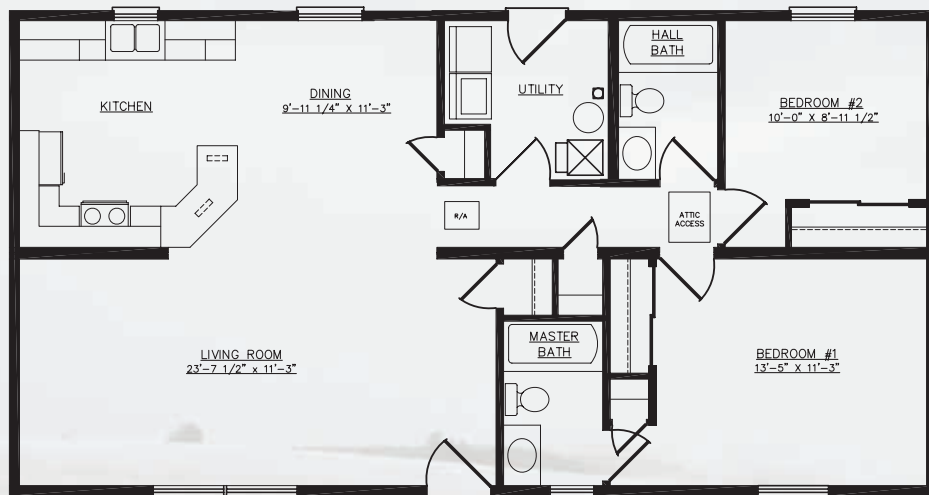

Liberty

SQ. FT.	1,104
DIMENSIONS	24 x 46
BEDROOMS	2
BATHS	2

CRAWLSPACE PLAN

BASEMENT PLAN