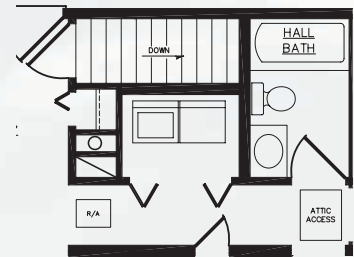

Liberty

SQ. FT.	1,104
DIMENSIONS	24 x 46
BEDROOMS	2
BATHS	2

CRAWLSPACE PLAN

BASEMENT PLAN