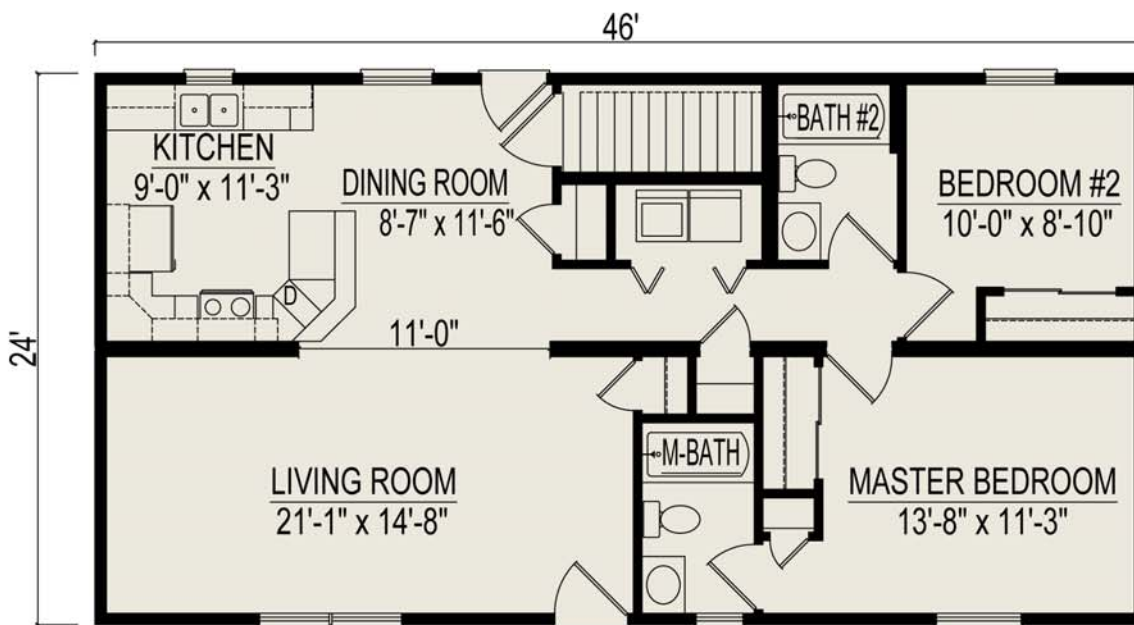

# Liberty II

2 Bedrooms, 2 Bathrooms, 1104 Square Feet

Some Items shown may be optional or constructed on site

CRAWLSPACE PLAN

**Heckaman Homes**  
 Made by Craftech Building Systems, Inc.  
 2676 East Market Street  
 Nappanee, IN 46550  
 574.773.4167  
 HeckamanHomes.com