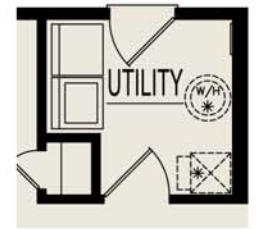

# Liberty II

2 Bedrooms, 2 Bathrooms, 1104 Square Feet

Some Items shown may be optional or constructed on site

CRAWLSPACE PLAN

**Heckaman Homes**  
 Made by Craftech Building Systems, Inc.  
 2676 East Market Street  
 Nappanee, IN 46550  
 574.773.4167  
 HeckamanHomes.com