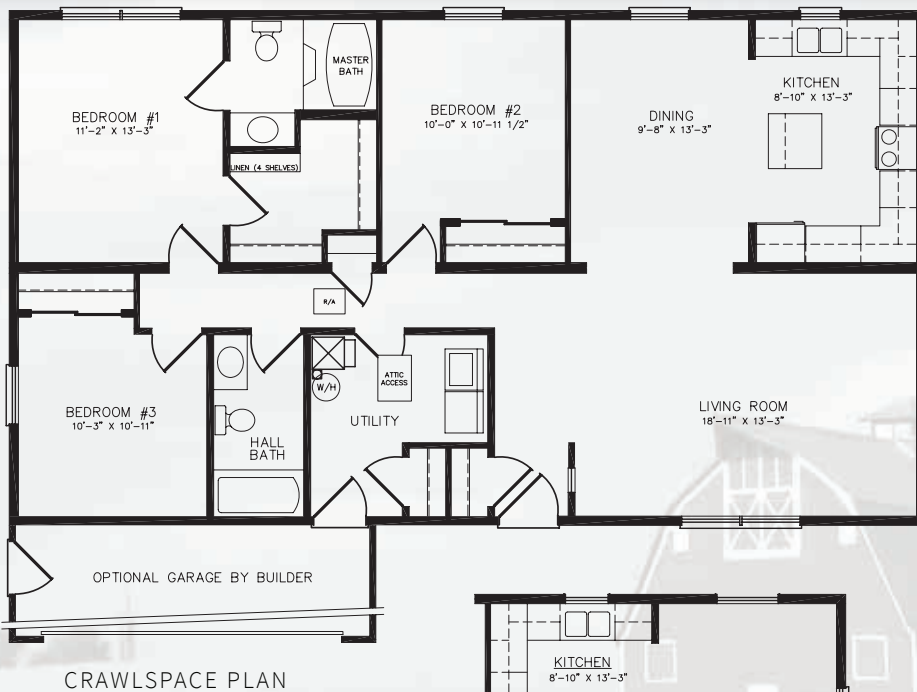

SQ. FT.	1,400
DIMENSIONS	28 x 50
BEDROOMS	3
BATHS	2

Lexington

Renderings are artists interpretations only. Illustrations may show garages, porches and other options that are not standard in the basic floor plan or are added on-site by builder.