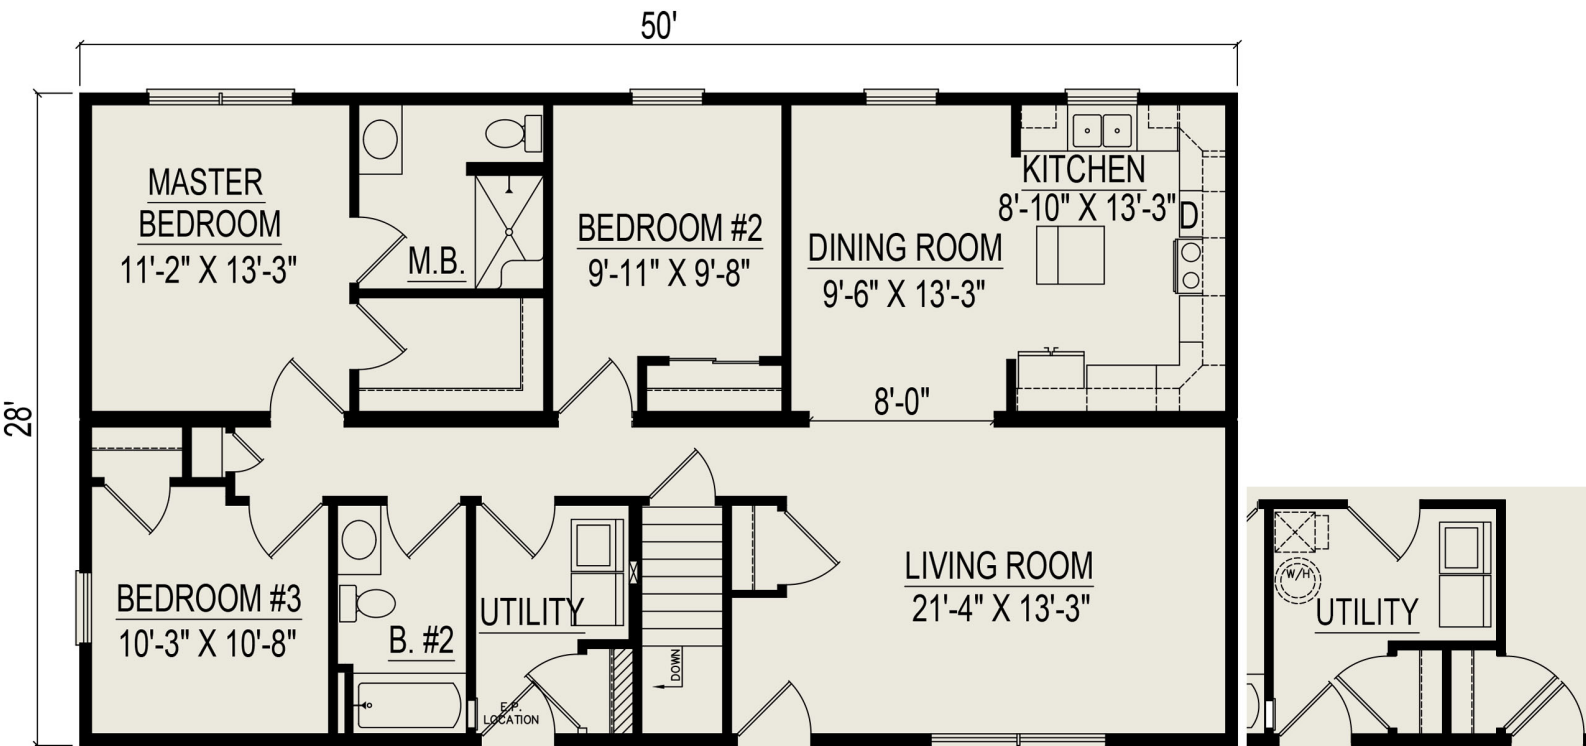

Lexington II

3 Bedrooms, 2 Bathrooms, 1400 Square Feet

Some Items shown may be optional or constructed on site

CRAWLSPACE PLAN

Heckaman Homes
 Made by Craftech Building Systems, Inc.
 2676 East Market Street
 Nappanee, IN 46550
 574.773.4167
 HeckamanHomes.com