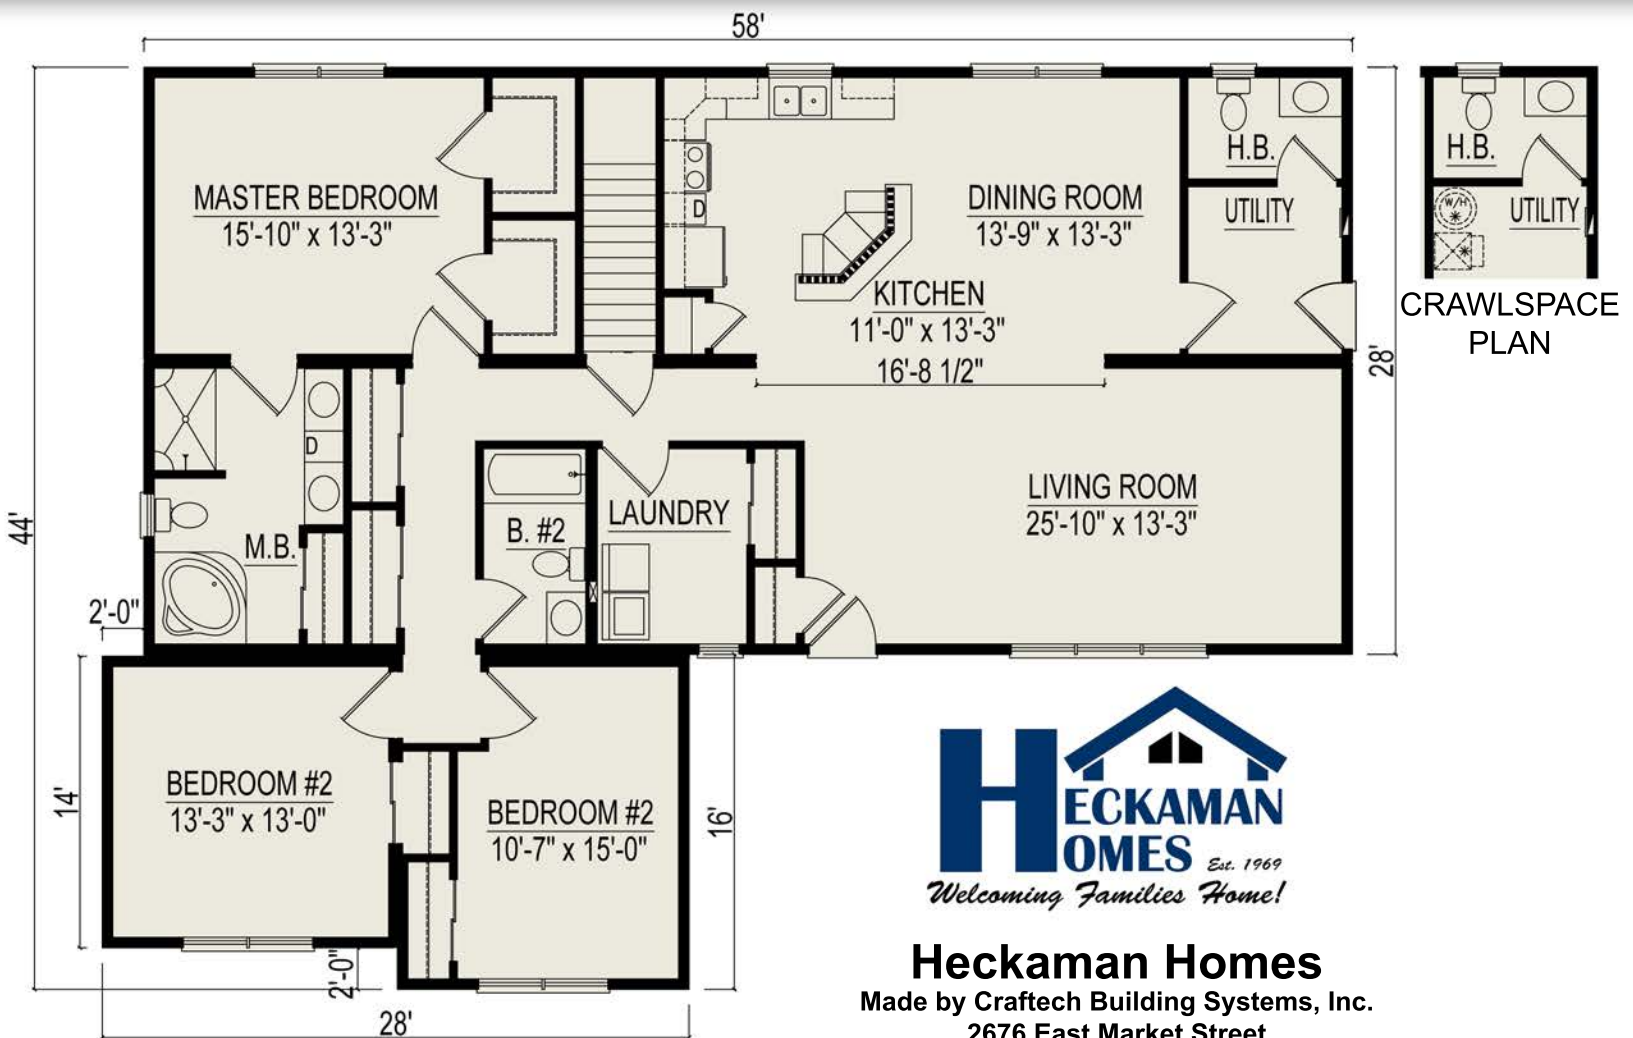

# Lancaster II

3 Bedrooms, 2-1/2 Bathrooms, 2044 Square Feet

Some items shown may be optional or constructed on site