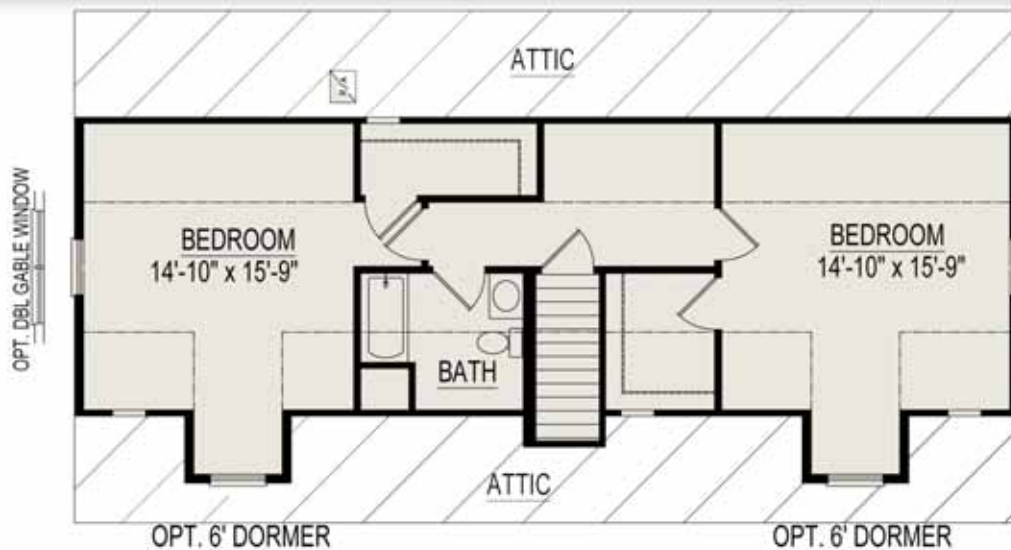

Lakeview III

1 Bedrooms, 1-1/2 Bathrooms, 1456 Square Feet
819 Square Feet for Proposed 2nd Floor

Some Items shown may be optional or constructed on site

Proposed 2nd Floor Plan
(Finished on site by others)