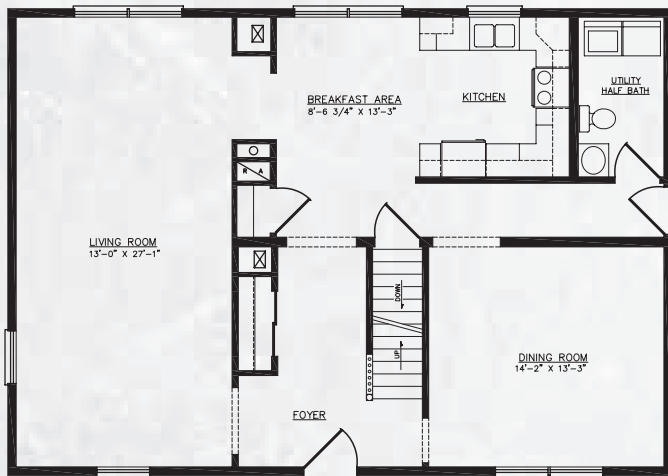

# Jefferson

SQ. FT.	2,240
DIMENSIONS	28 x 40
BEDROOMS	4
BATHS	2 1/2

FIRST FLOOR

SECOND FLOOR