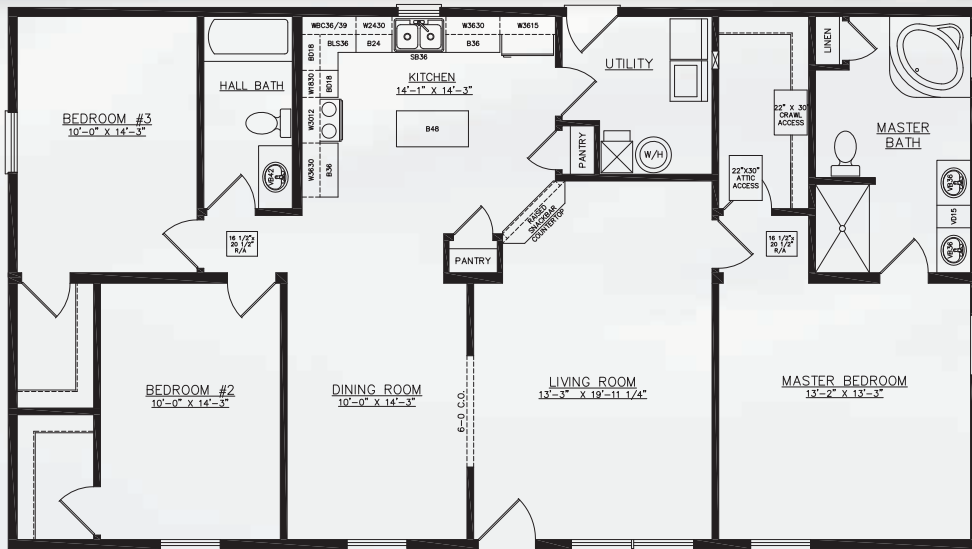

Indiana

SQ. FT.	1,620
DIMENSIONS	30 x 54
BEDROOMS	3
BATHS	2

CRAWLSPACE PLAN

BASEMENT PLAN