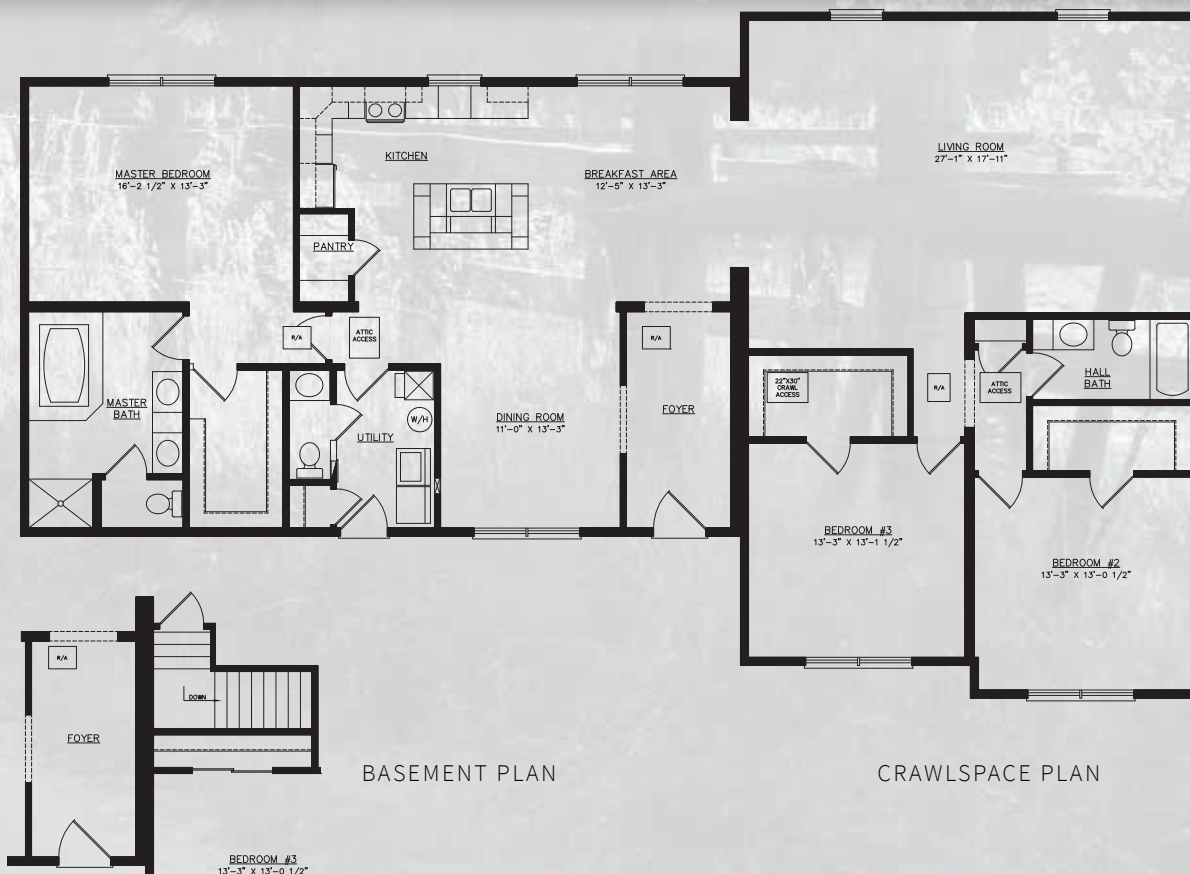

SQ. FT.	2,380
DIMENSIONS	72 x 42
BEDROOMS	3
BATHS	2 1/2

Hawthorn

Renderings are artists interpretations only. Illustrations may show garages, porches and other options that are not standard in the basic floor plan or are added on-site by builder.