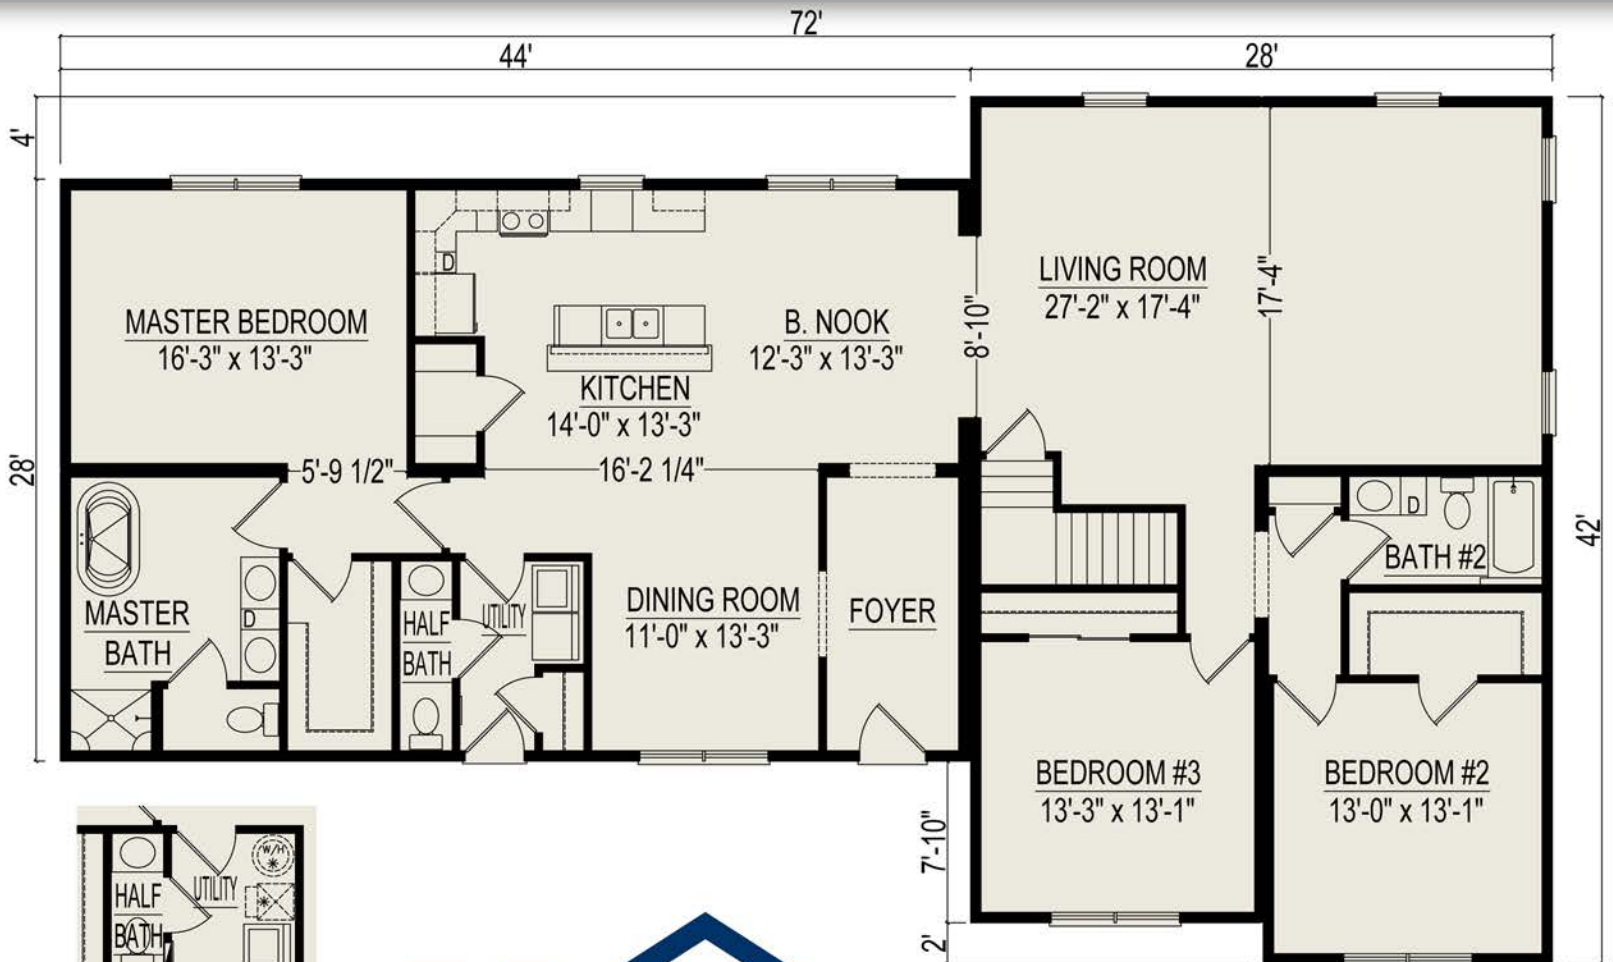

# Hawthorn II

3 Bedrooms, 2-1/2 Bathrooms, 2380 Square Feet

Some items shown may be optional or constructed on site

CRAWLSPACE PLAN