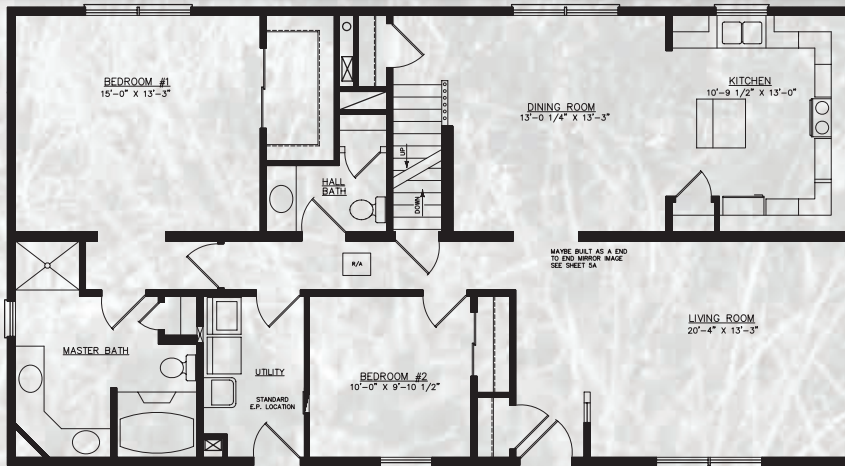

Hartford

1ST FL. SQ. FT.	1,456
2ND FL. SQ. FT.	867
DIMENSIONS	28 x 52
BEDROOMS	2
BATHS	1 1/2

1ST FLOOR
BASEMENT PLAN

PROPOSED 2ND FLOOR
(FINISHED ON SITE BY OTHERS)