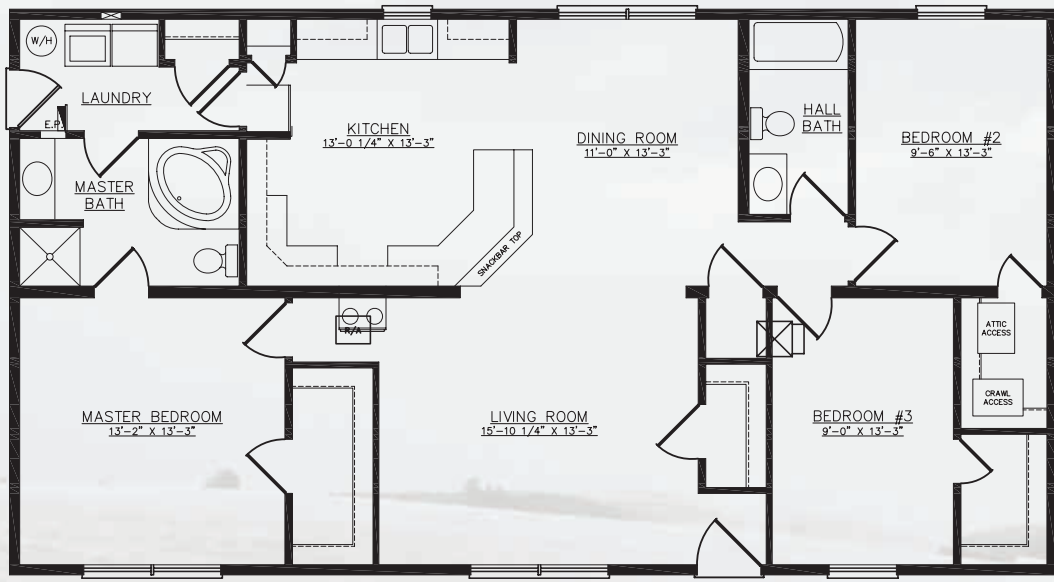

Glendale

SQ. FT.	1,456
DIMENSIONS	28 x 52
BEDROOMS	3
BATHS	2

CRAWLSPACE PLAN

BASEMENT PLAN