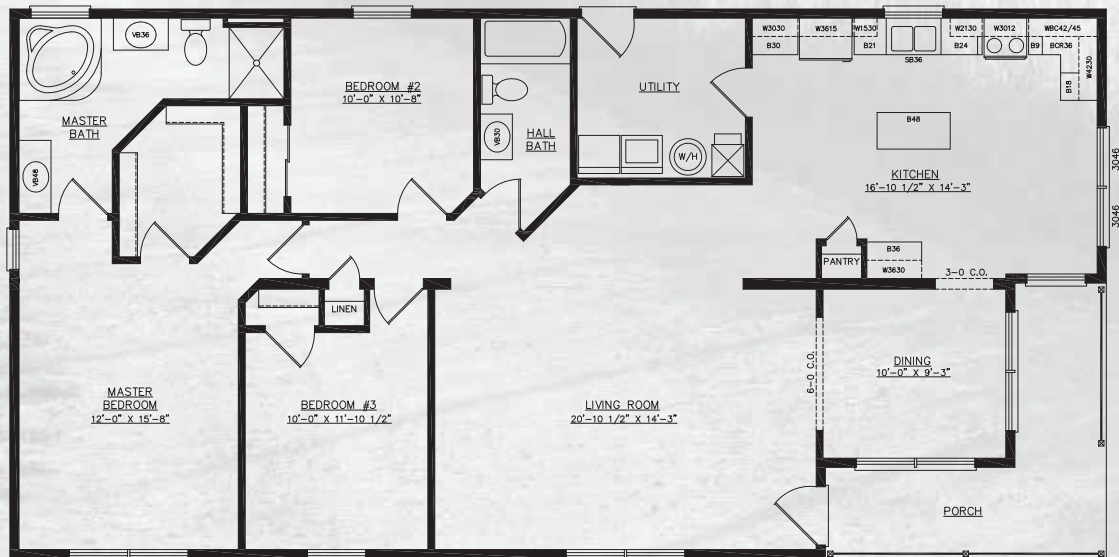

# Georgia

SQ. FT.	1,800
DIMENSIONS	30 x 60
BEDROOMS	3
BATHS	2

BASEMENT PLAN

CRAWLSPACE PLAN