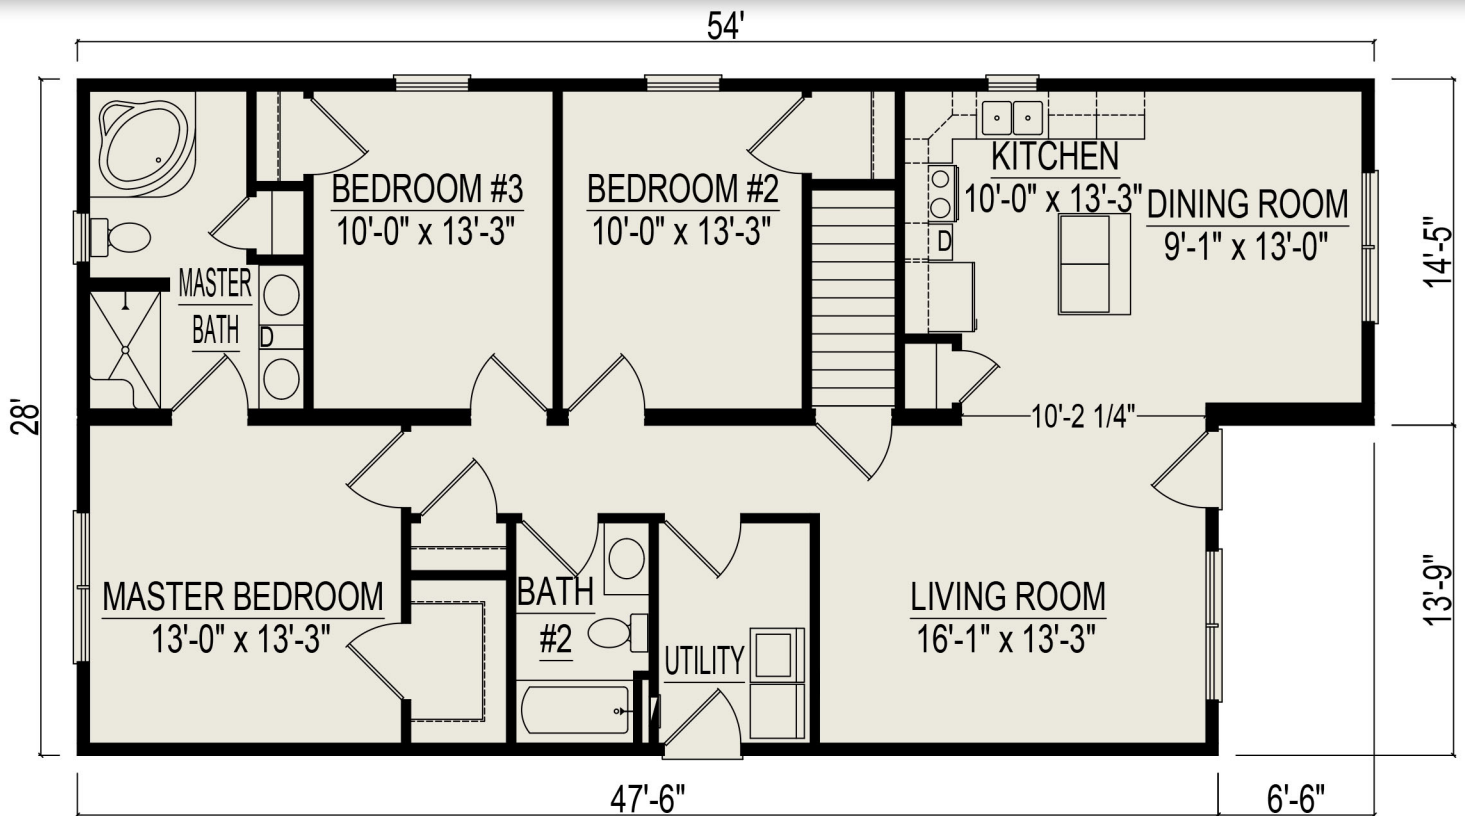

Delaware III

3 Bedrooms, 2 Bathrooms, 1421 Square Feet
 Some items shown may be optional or constructed on site

CRAWLSPACE
 PLAN
 DINING ROOM
 12'-11" X 13'-0"

Heckaman Homes
 Made by Craftech Building Systems, Inc.
 2676 East Market Street
 Nappanee, IN 46550
 574.773.4167
 HeckamanHomes.com