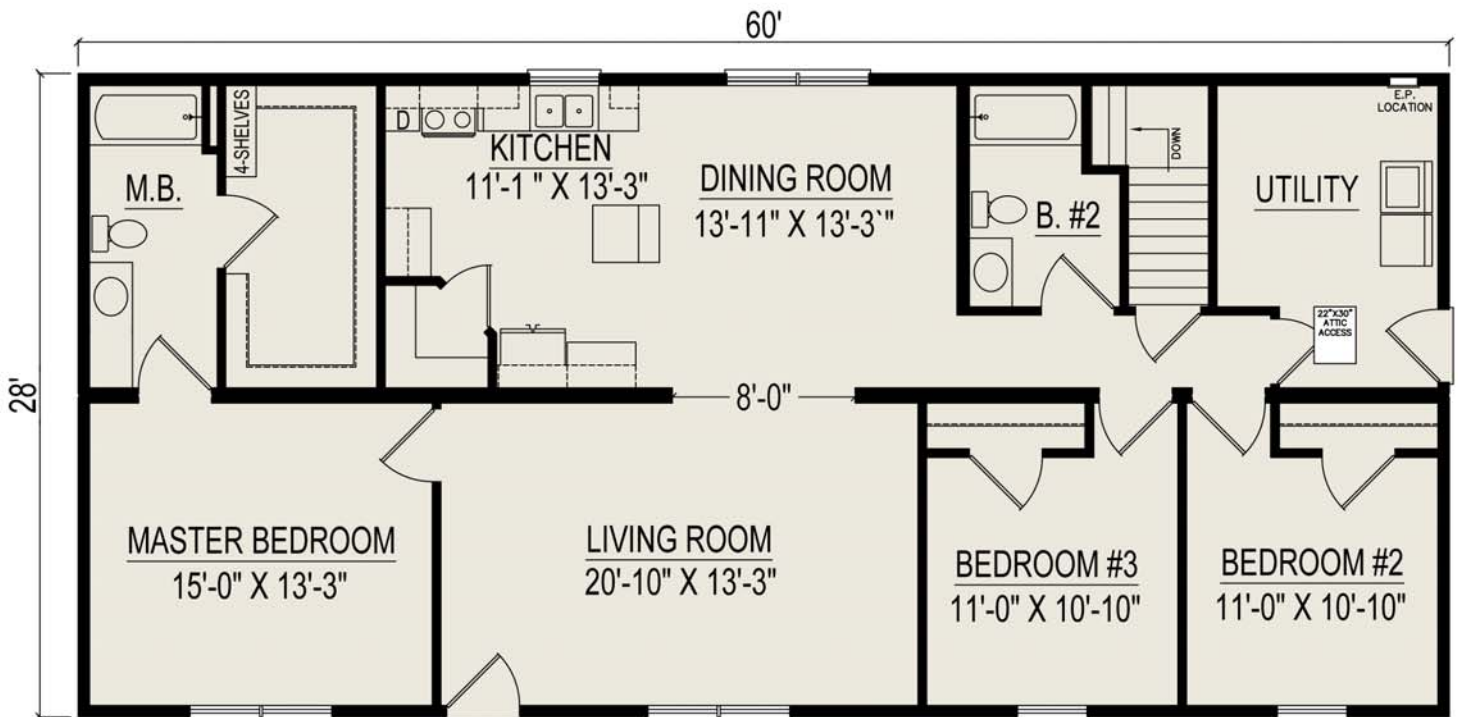

Davenport II

3 Bedrooms, 2 Bathrooms, 1680 Square Feet

Some Items shown may be optional or constructed on site

Heckaman Homes
 Made by Craftech Building Systems, Inc.
 2676 East Market Street
 Nappanee, IN 46550
 574.773.4167
 HeckamanHomes.com